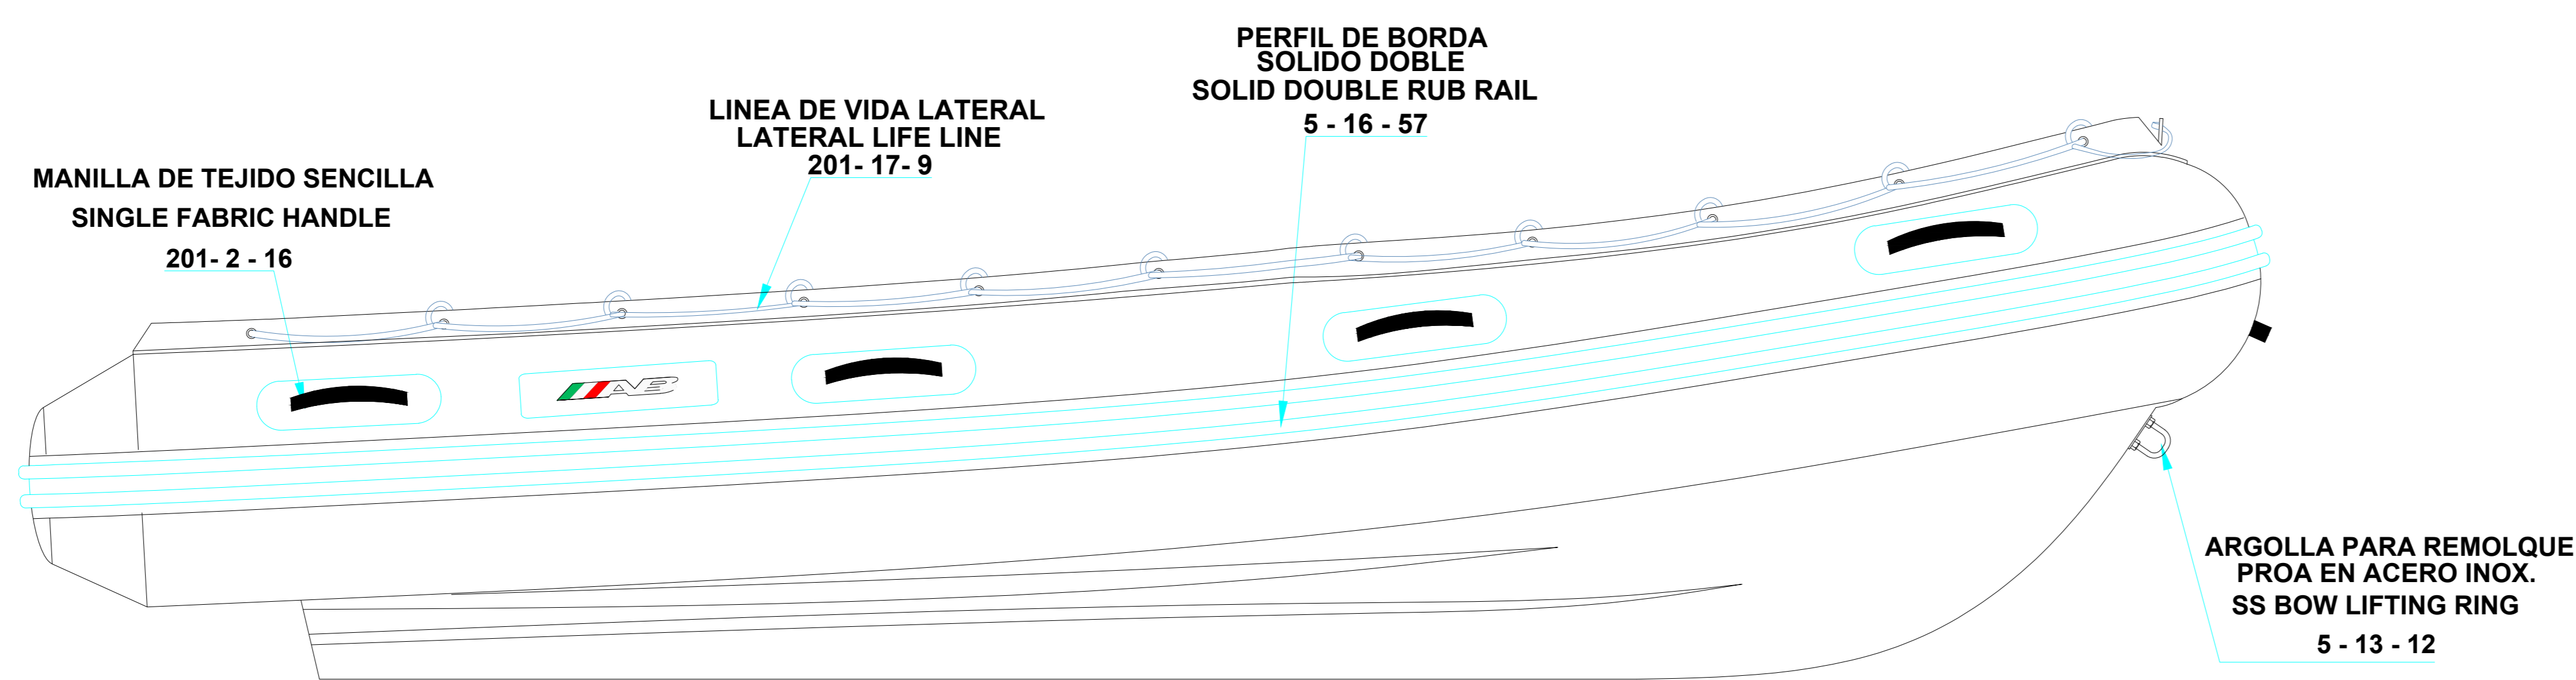

PLANT VIEW VISTA SUPERIOR

AFT VIEW VISTA TRASERA

LONGITUDINAL PROFILE VISTA LATERAL

FORE VIEW VISTA FRONTAL

NOTA: FAVOR INDICAR COLOR DEL BOTE AL ORDENAR / NOTE: MUST INDICATE BOAT COLOR WHEN ORDERING