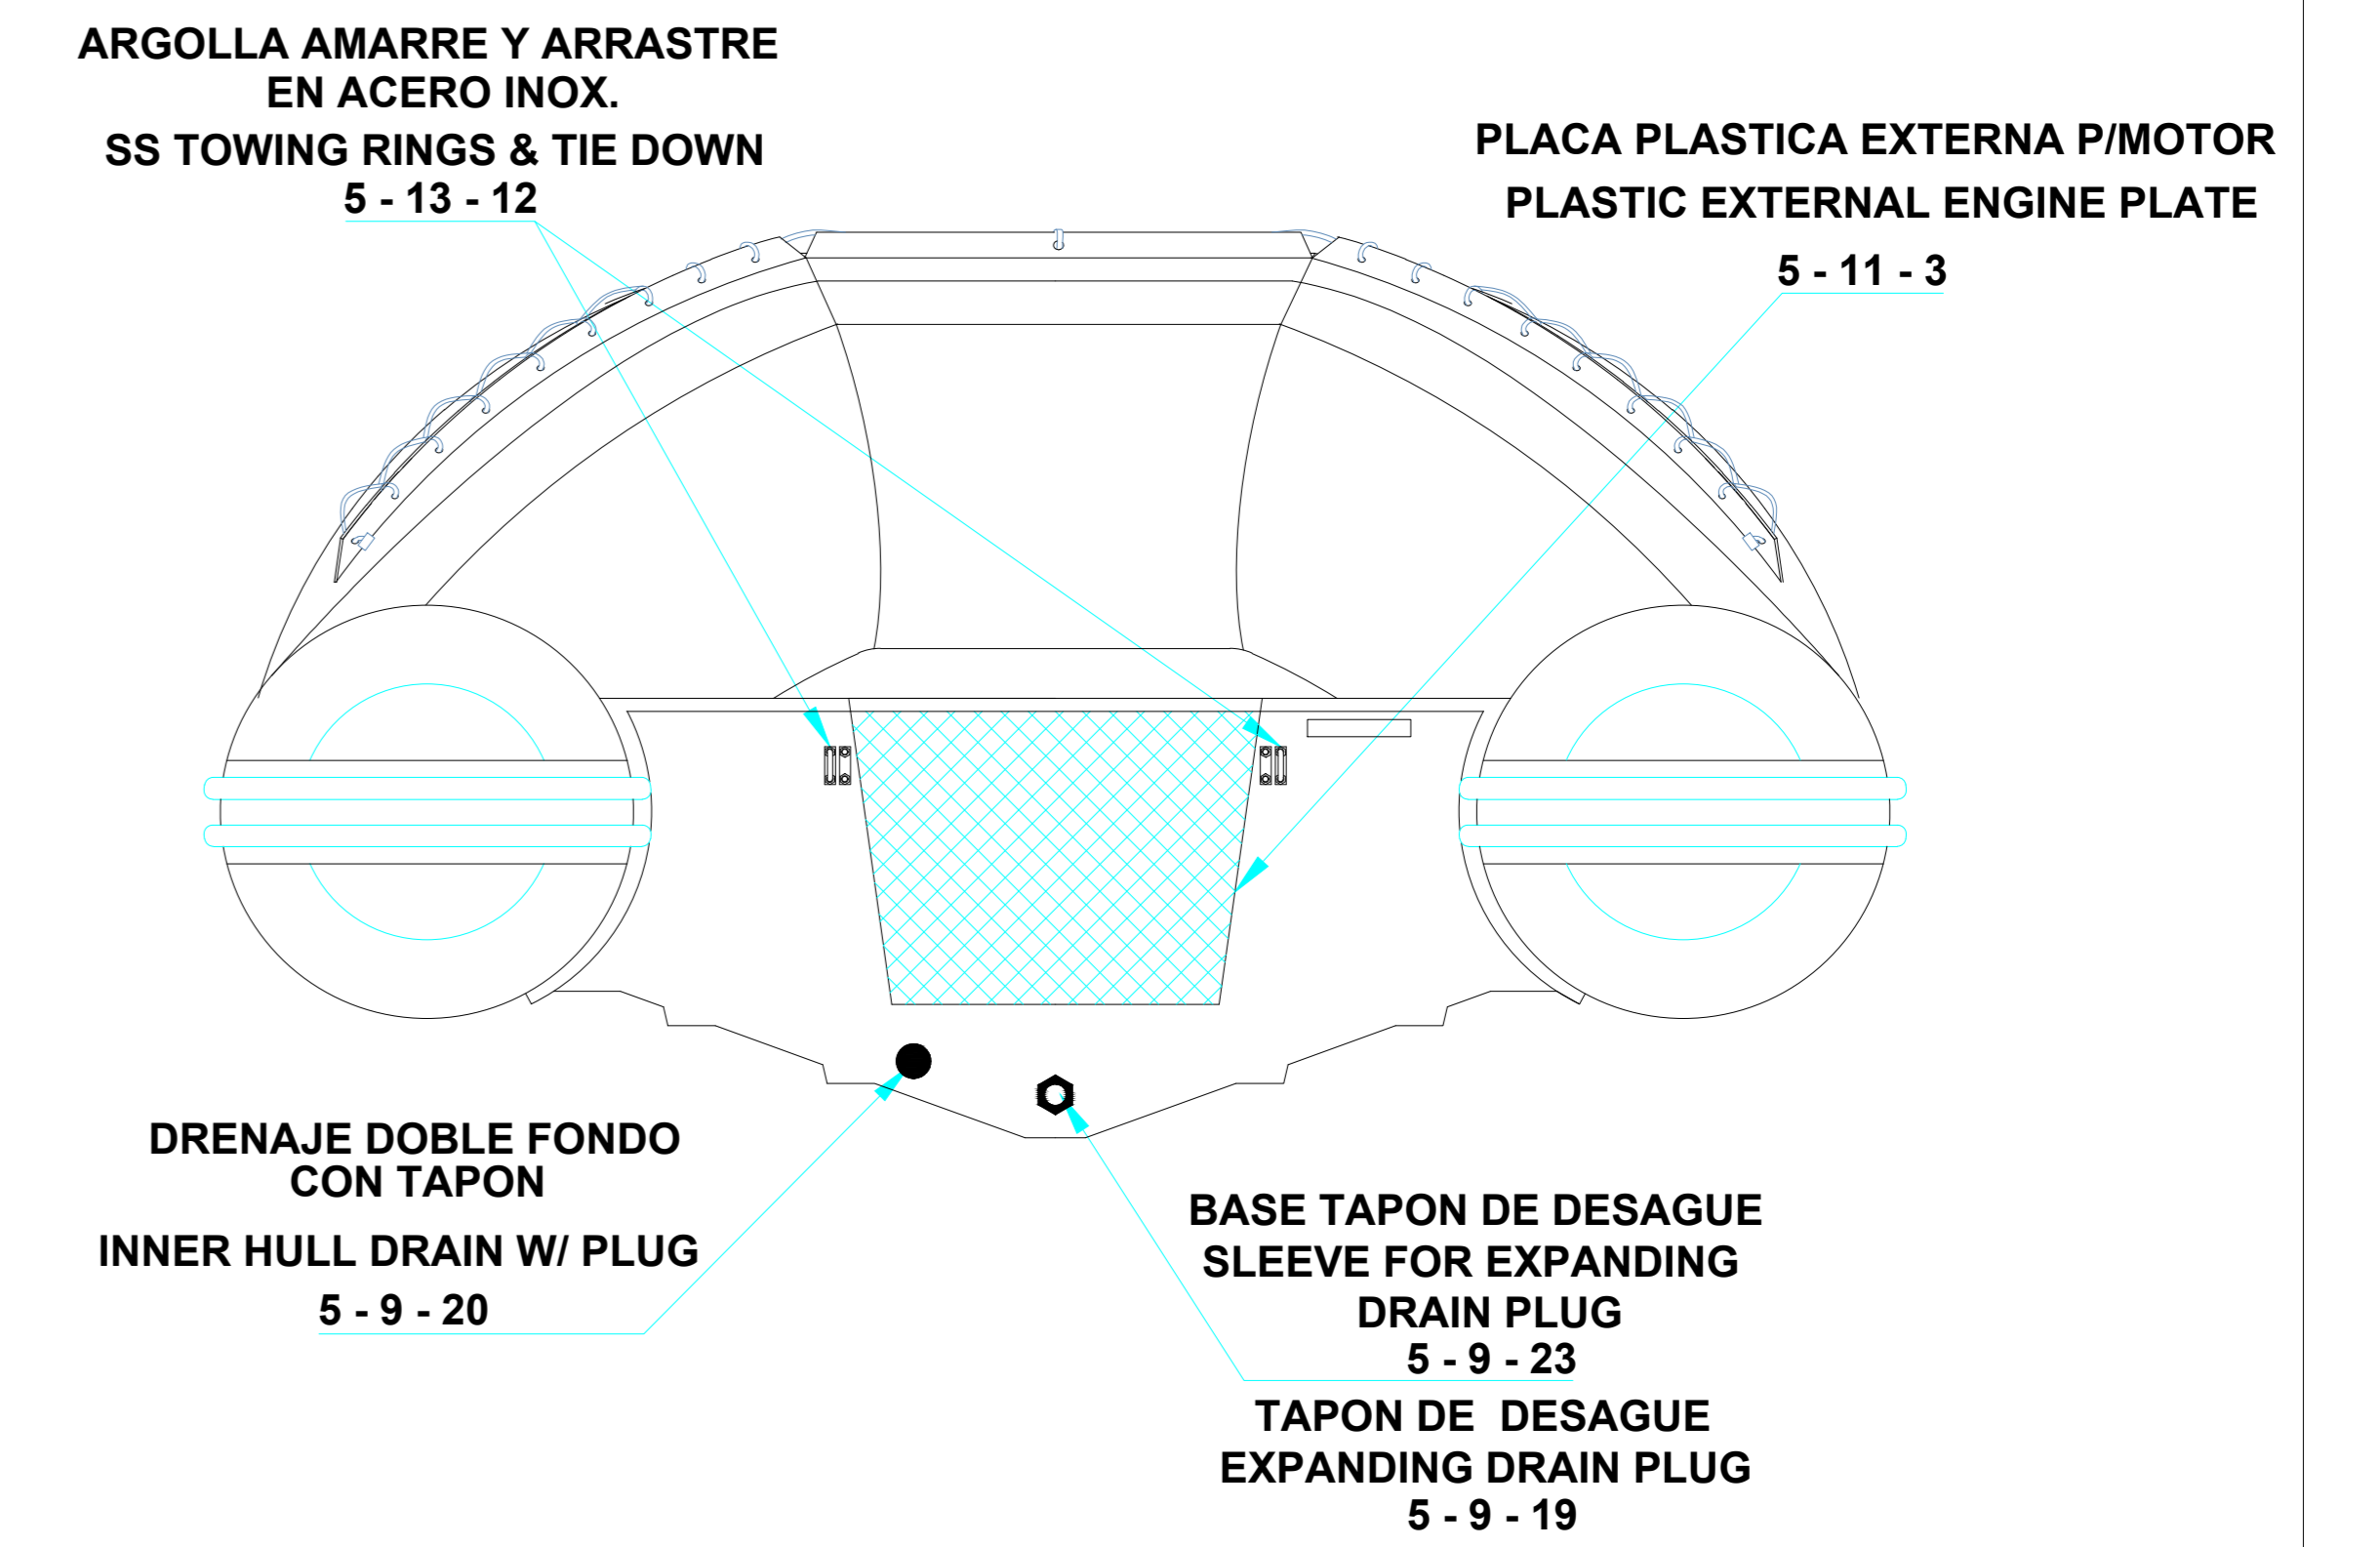

PLANT VIEW VISTA SUPERIOR

AFT VIEW VISTA TRASERA

LONGITUDINAL PROFILE VISTA LATERAL

FORE VIEW VISTA FRONTAL

NOTA: FAVOR INDICAR COLOR DEL BOTE AL ORDENAR / NOTE: MUST INDICATE BOAT COLOR WHEN ORDERING