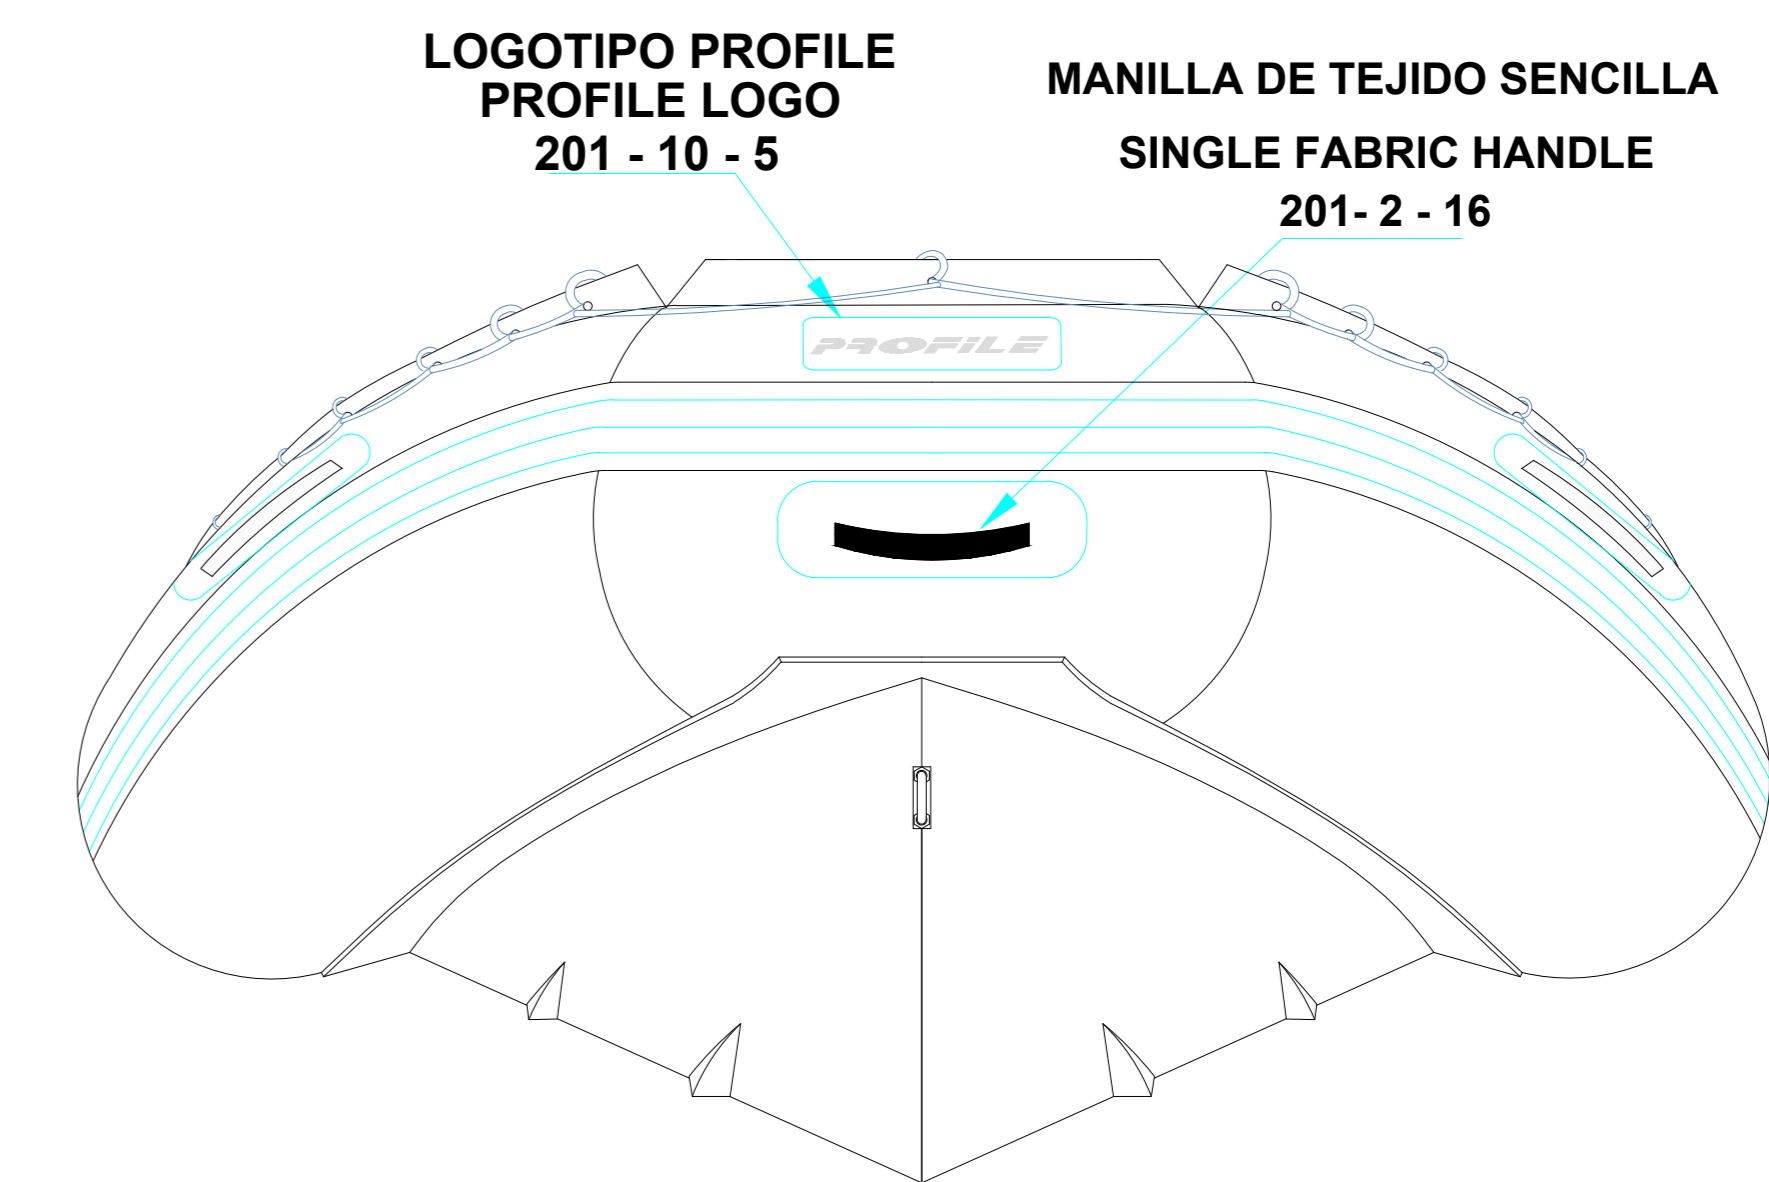

PLANT VIEW VISTA SUPERIOR

AFT VIEW VISTA TRASERA

LONGITUDINAL PROFILE VISTA LATERAL

FORE VIEW VISTA FRONTAL

NOTA: FAVOR INDICAR COLOR DEL BOTE AL ORDENAR / NOTE: MUST INDICATE BOAT COLOR WHEN ORDERING