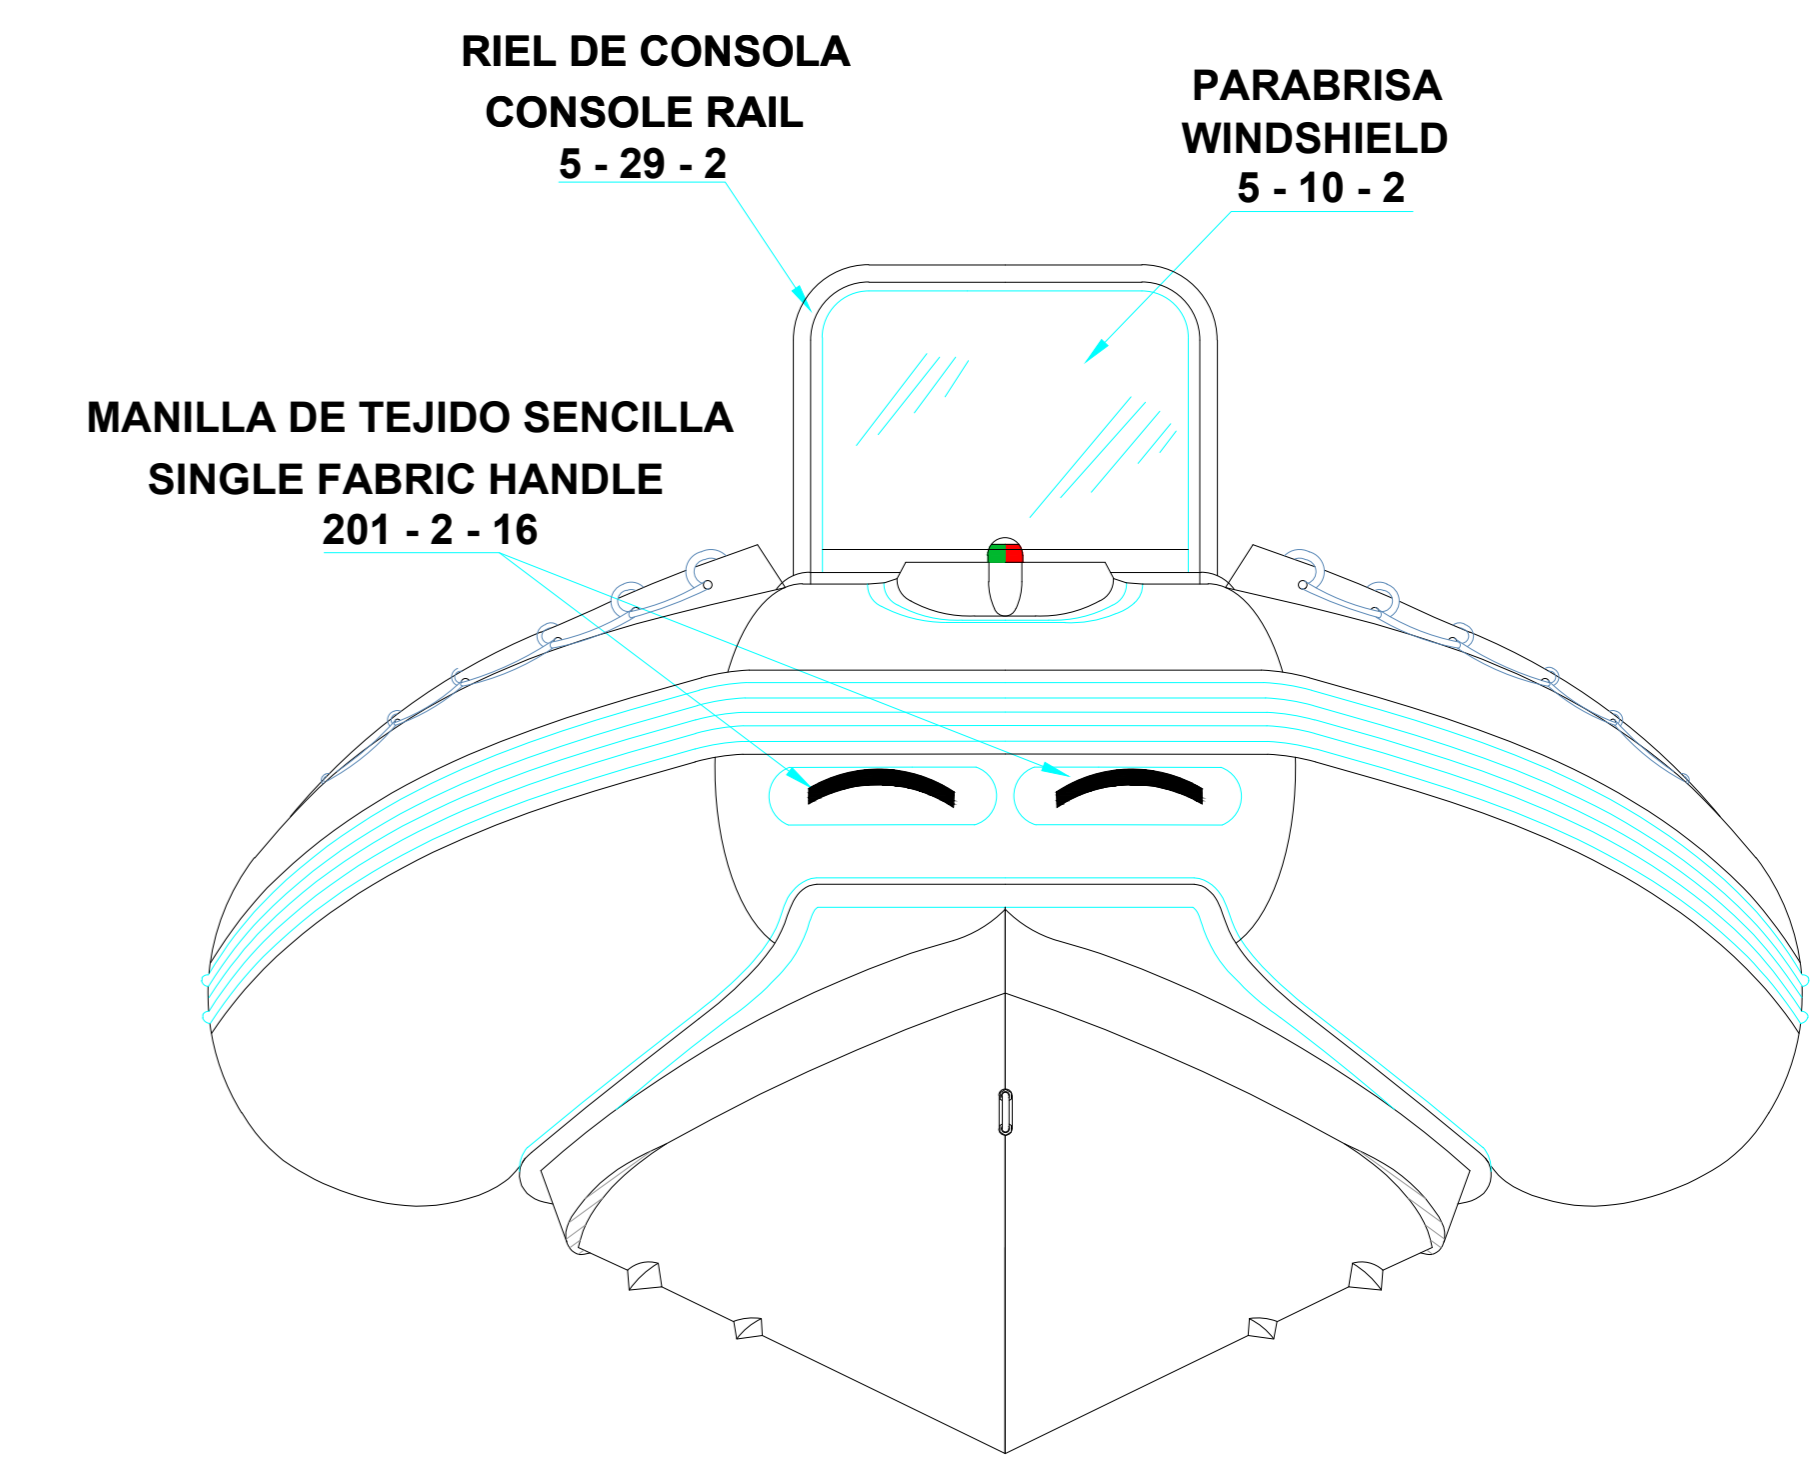

PLANT VIEW
VISTA SUPERIOR

AFT VIEW
VISTA TRASERA

LONGITUDINAL PROFILE
VISTA LATERAL

FORE VIEW
VISTA FRONTAL

NOTA: FAVOR INDICAR COLOR DEL BOTE AL ORDENAR / NOTE: MUST INDICATE BOAT COLOR WHEN ORDERING