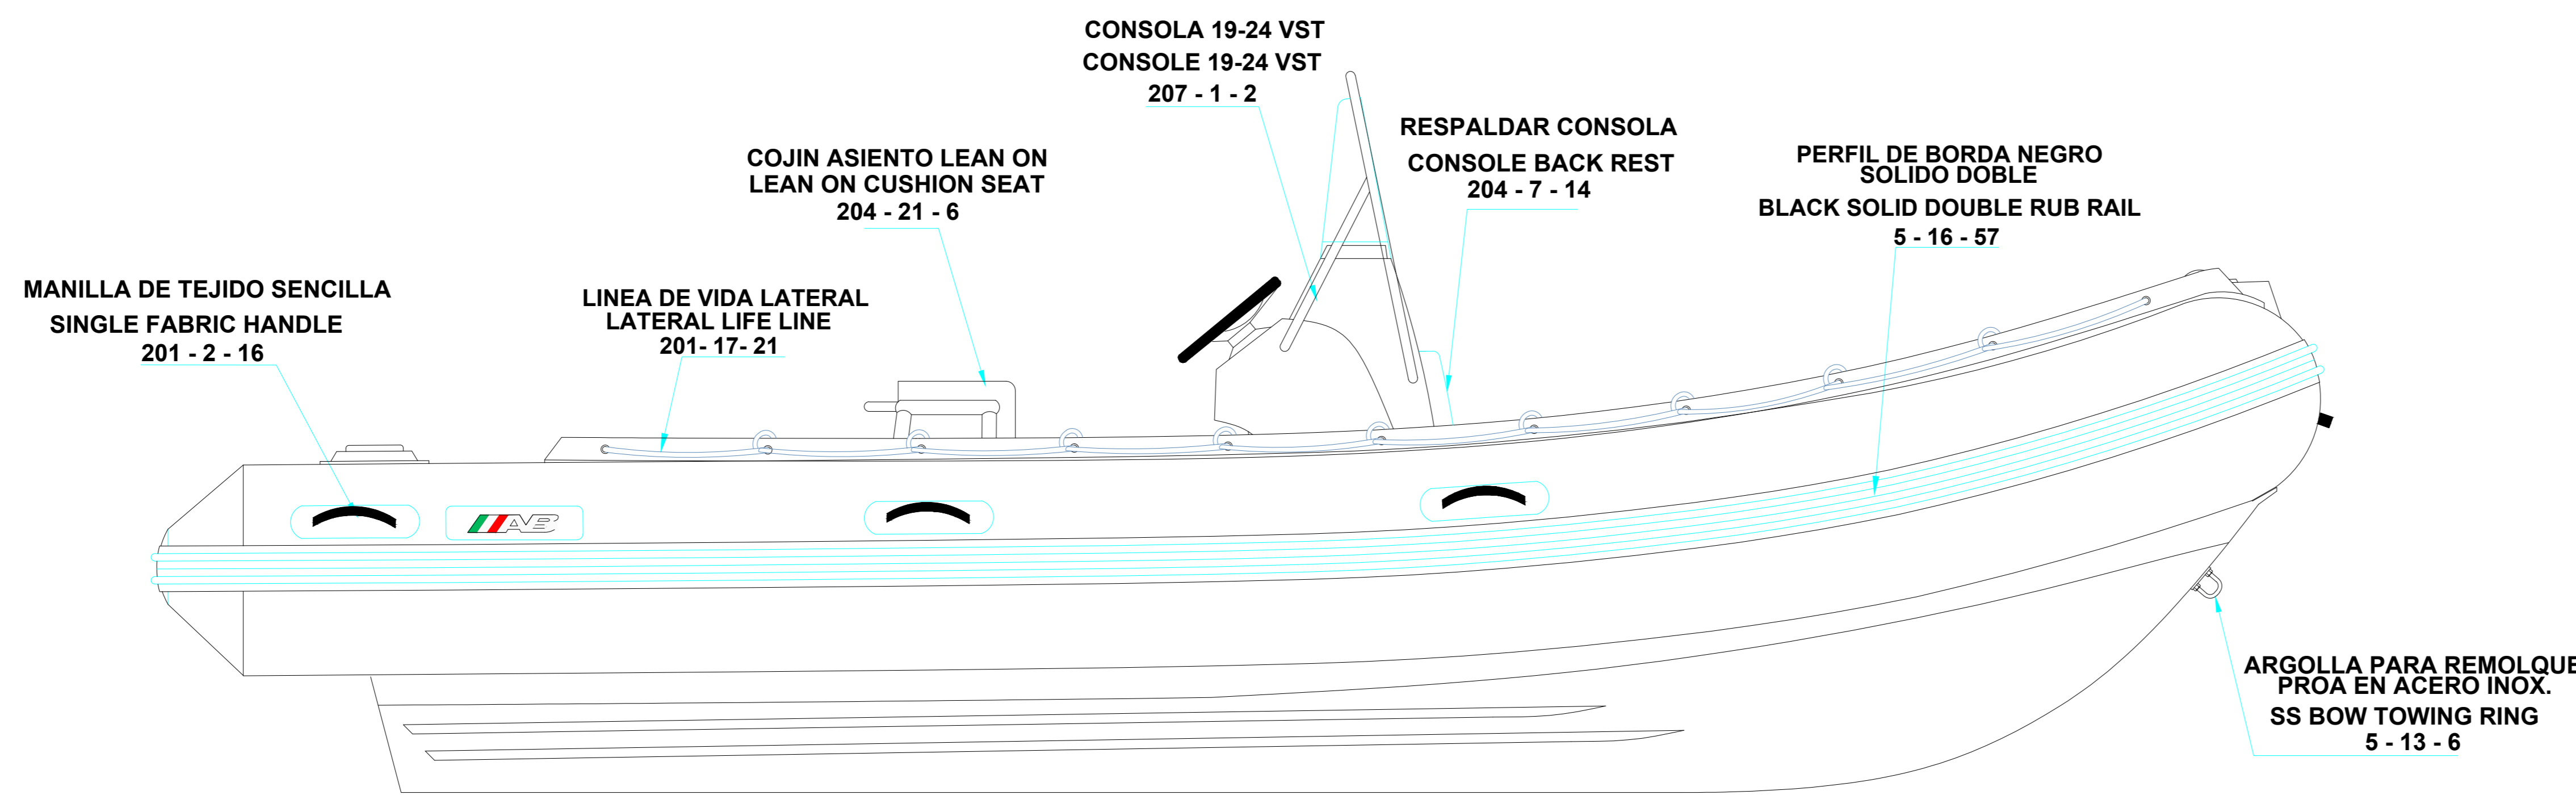

PLANT VIEW
VISTA SUPERIOR

AFT VIEW
VISTA TRASERA

LONGITUDINAL PROFILE
VISTA LATERAL

FORE VIEW
VISTA FRONTAL

NOTA: FAVOR INDICAR COLOR DEL BOTE AL ORDENAR / NOTE: MUST INDICATE BOAT COLOR WHEN ORDERING