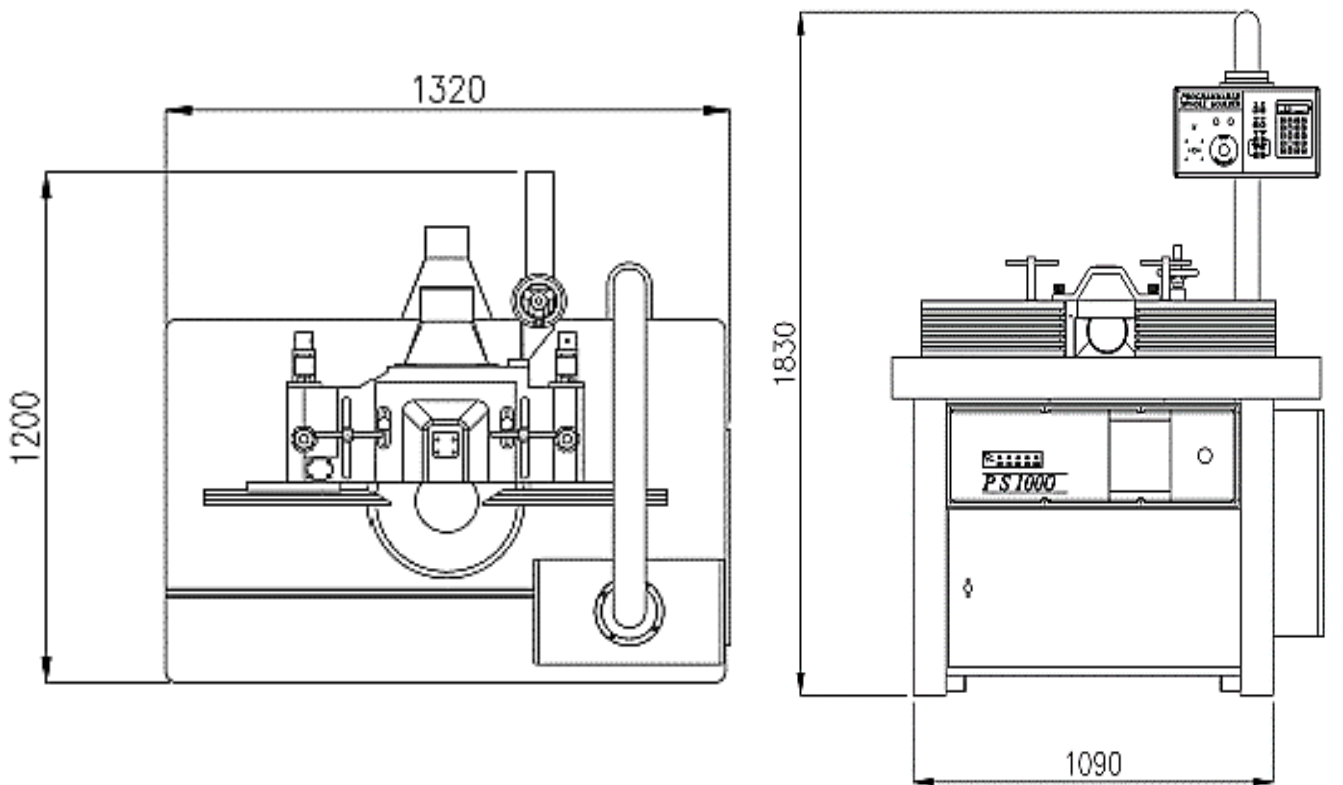

IRONWOOD

IRONWOOD PS1000 Shaper

Units in mm

Gross Weight: 1,323 lbs

Packed Dimensions: 1 pc, 57 x 44 x 92"

STILES | HC
A HOMAG COMPANY