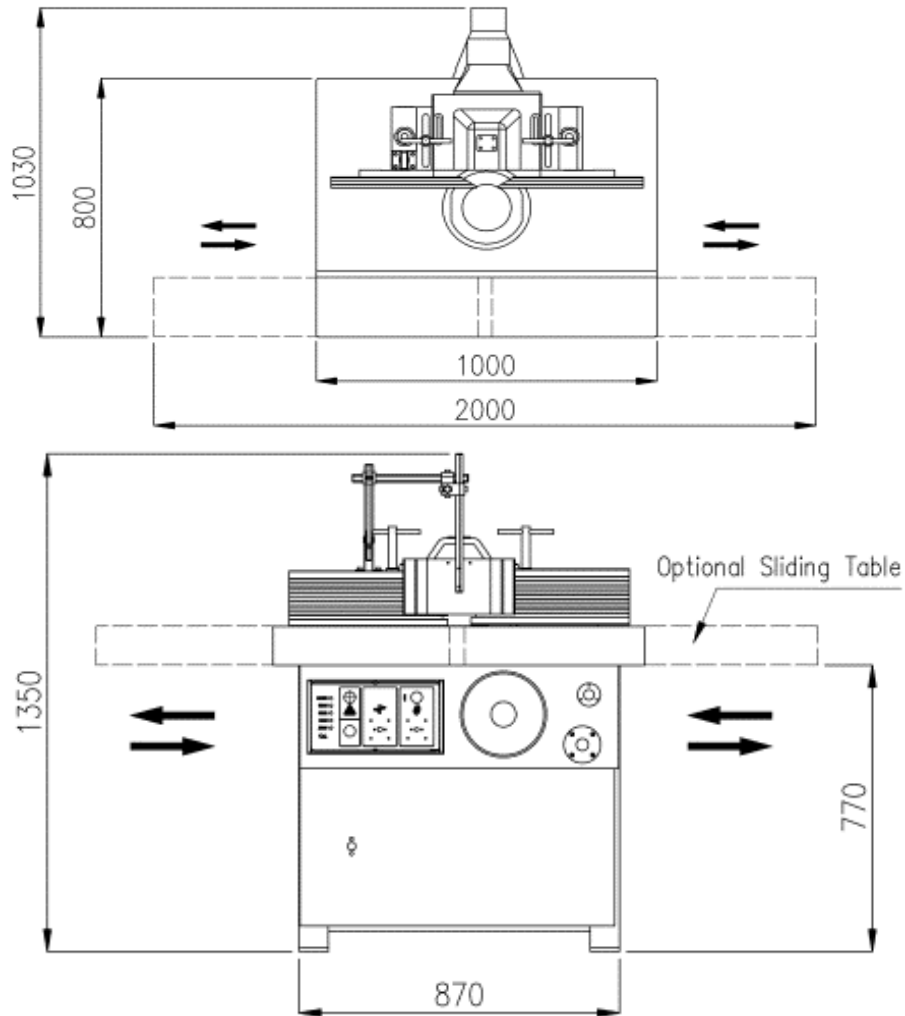

## IRONWOOD FX750 Shaper

Units in mm

Gross Weight: 1,168 lbs.

Packed Dimensions: 1 pc, 40" x 44" x 42"

**STILES | HC**  
A HOMAG COMPANY