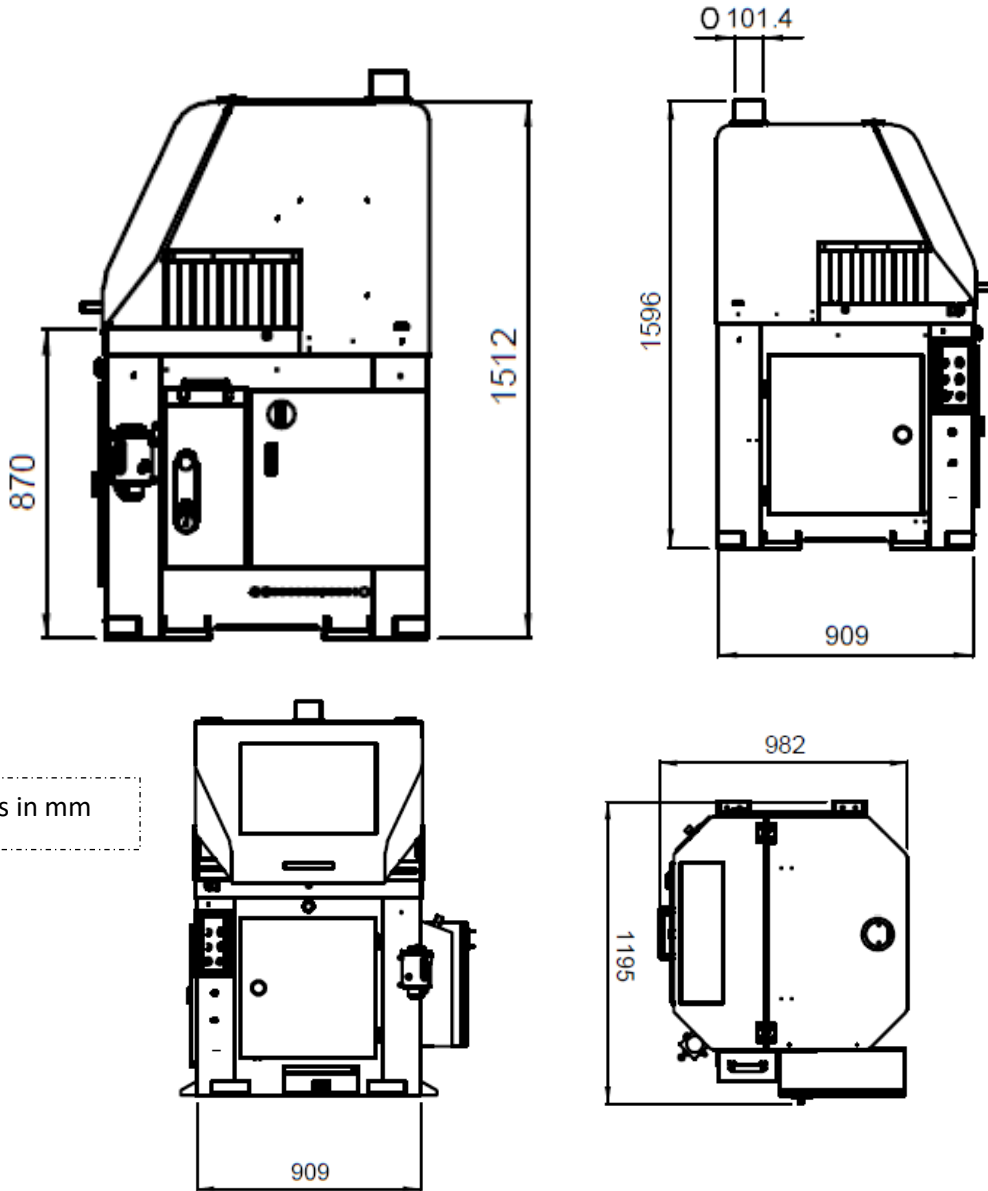

IRONWOOD

IRONWOOD CUT20M Miter Saw

Gross Weight: 2,100 lbs.

Packed Dimensions: 1 pc, 40" x 52" x 52"