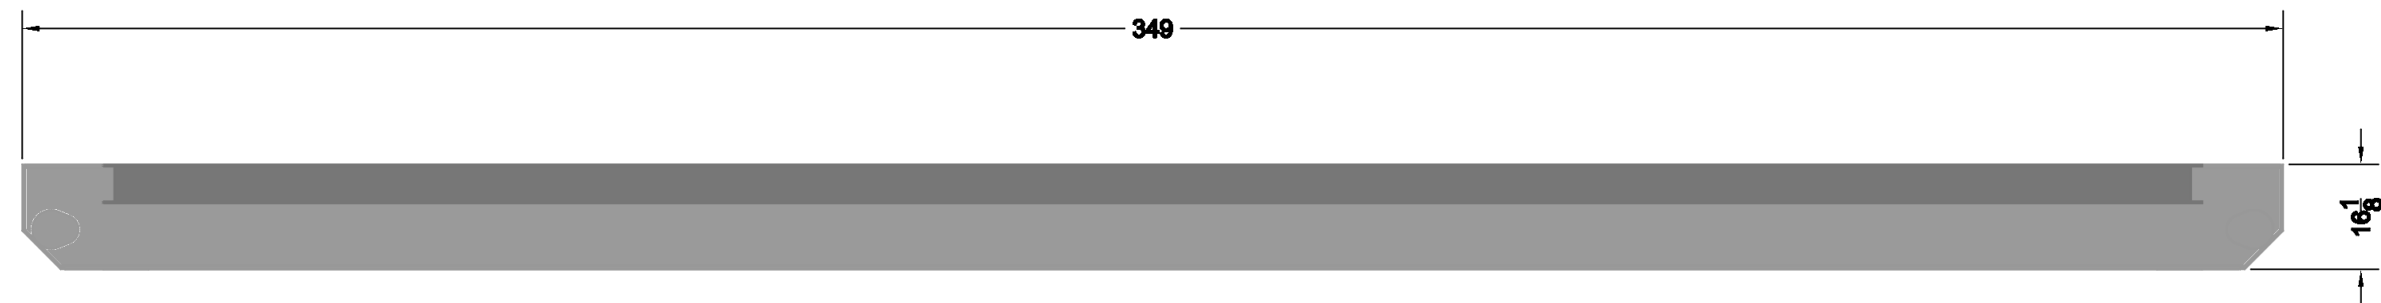

MAIN BEAM W 16@36
 CROSS BEAM W10@
 WINGS C8@38

REV	DESC	BY	DATE
REVISIONS			

RARE OILFIELD SERVICES
 502 MITCHELL DRIVE SE
 REDCLIFF, ALBERTA,
 T0J 2P0

RARE EQUIPMENT #
 15818 - OILWELL TRIPLEX PUMP

DATE
 MARCH 26, 26

DRAWN BY
 K HOBMAN

DRAWING TITLE
 15818 - OILWELL TRIPLEX PUMP
 SKID

FILE NAME
 15818 - OILWELL TRIPLEX PUMP

LAYOUT NAME
 SHT 1

REVISION
 A

REVISION DATE