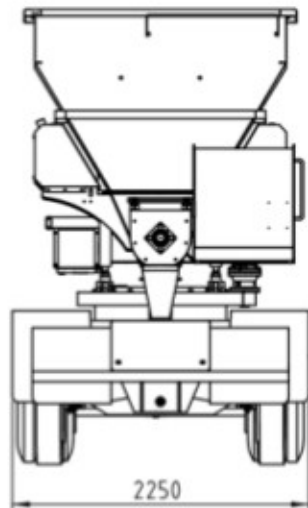

Dimensions:

120 VERSION

Height
14.1'

pouring height
12.4'

Length 30.7'

Width 7.4'