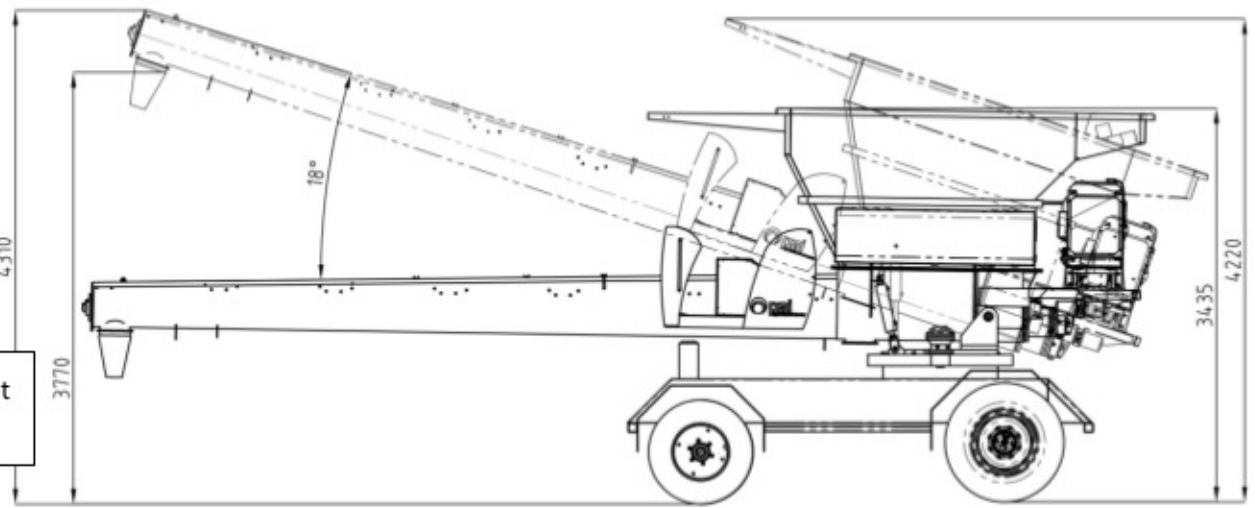

Dimensions:

120 VERSION

Height
14.1'

pouring height
12.4'

Length 30.7'

Width 7.4'