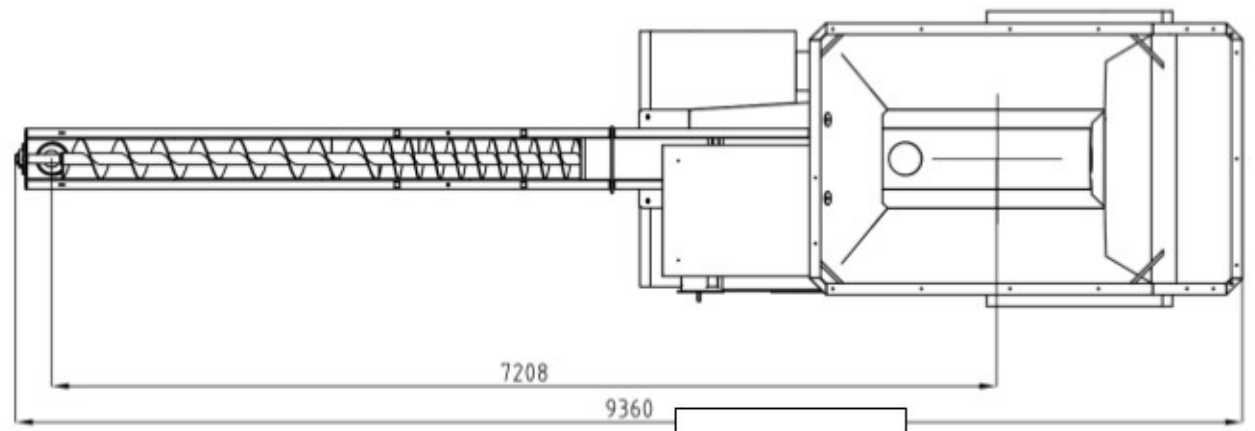

Dimensions:

120 VERSION

Height
14.1'

pouring height
12.4'

Length 30.7'

Width 7.4'