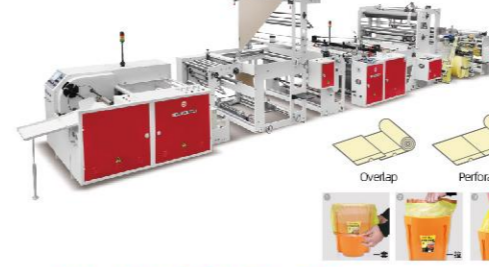

CW-1100BS5+AP

High Speed Calendar Bag Making Machine
超高速日历袋制袋机

CW-1100BS5

High Speed Bottom Sealing Bag Making Machine
超高速多线底封制袋机

Bag On Roll Making Machine Series

连卷制袋系列机

CW-1000PG+OR

Fully Automatic Draw Tape Garbage Bag Making Machine For Overlap & Perforation Bag-on-roll Without Core
全自动穿绳连卷(重叠卷)制袋机