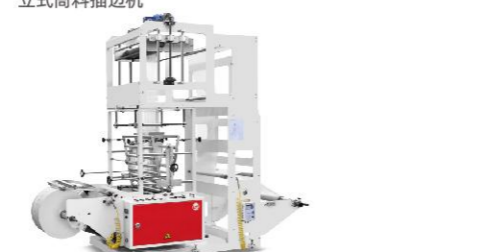

CP-600GS

Vertical Type Tube Film With Side Gusset Rewinding Machine
立式筒料插边机