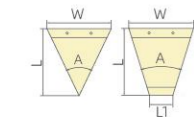

CW-800FLB

Fully Automatic Side Sealing Flower Bag Making Machine With swaying knife design
鲜花袋制袋机