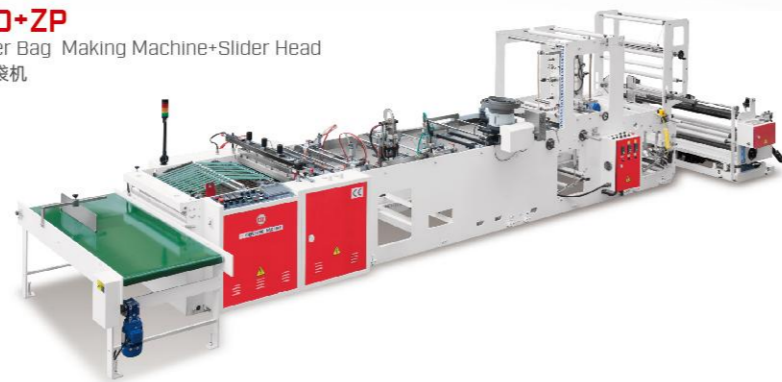

CW-800SBD+ZP

Automatic PE Zipper Bag Making Machine+Slider Head
自动PE滑块拉链袋制袋机

CW-800ZD

Fully Automatic Plastic Hand Bag Making Machine(Four Functions)
全自动塑料手提袋制袋机