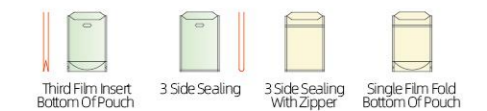

Heavy Duty Multifunction Laminated Pouch Bag Making Machines Series

多功能食品包装袋制袋机系列

CWZD-600C+FD

Heavy Duty Multi-Function Laminated Bag Making Machine+Single Sheet Film Doypack Bag Making Machine
重型多功能复合袋制袋机+单张膜插底站立袋