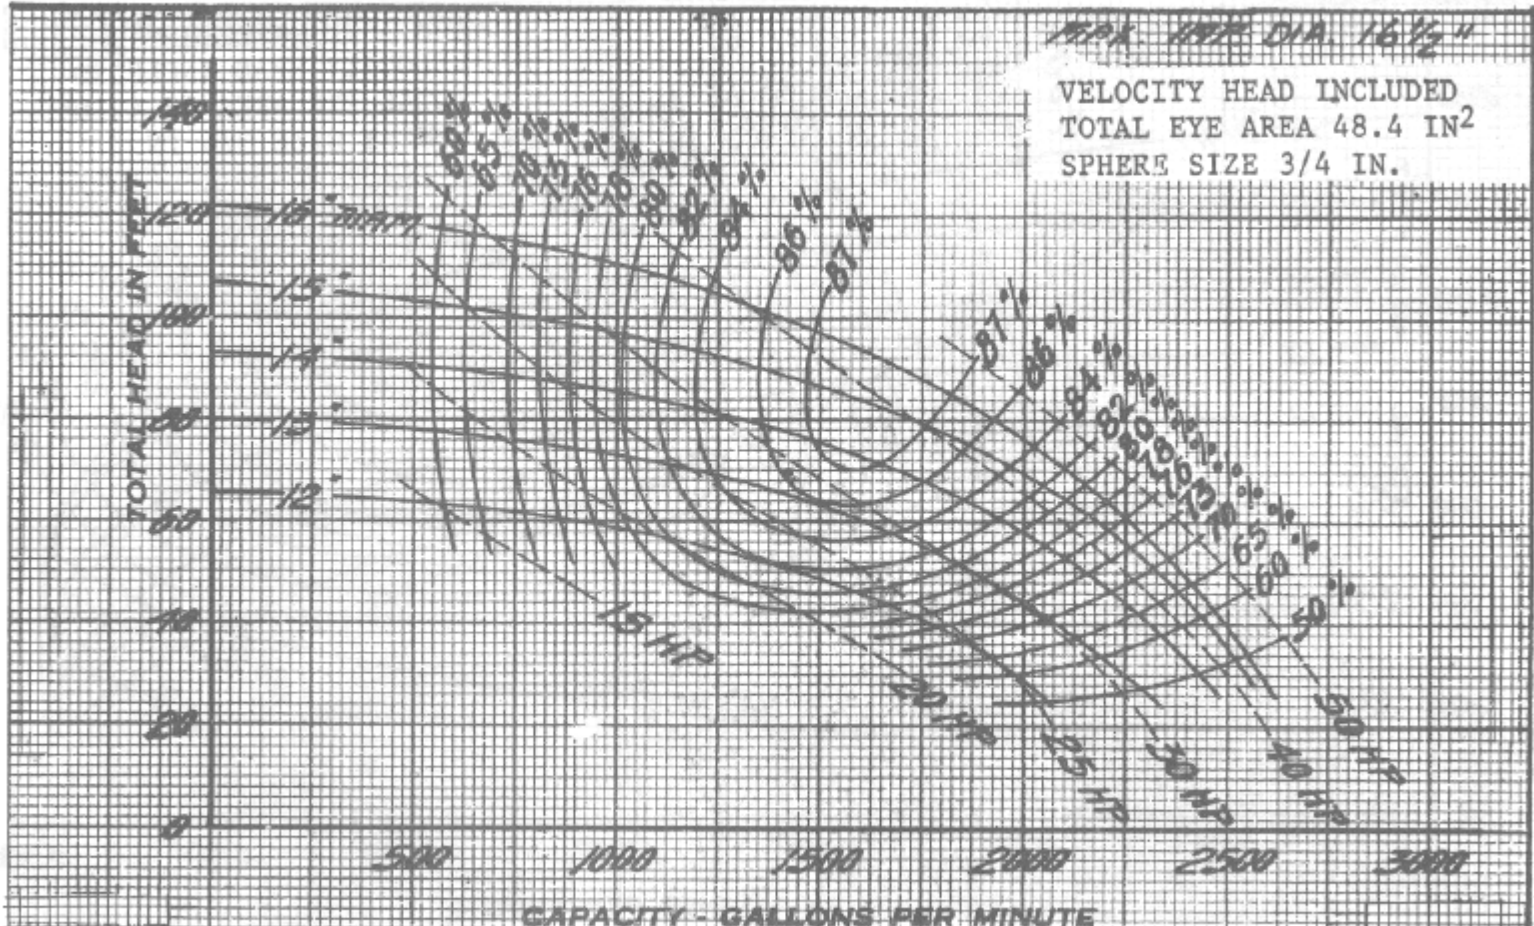

Peerless Pump
A Sterling Company

**HORIZONTAL SPLIT CASE
SINGLE STAGE PUMPS**

SECTION 1340

IMPELLER 35-8A16-3

CURVE NO. C-16235

SIZE 8A16B

SPEED 1150 R.P.M.