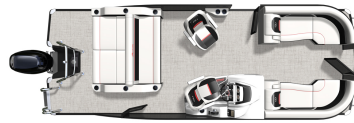

2023 Barletta Corsa 23UC

Order #: 28179 | HIN: BDF12537H223

March 20, 2026 3:50:44 PM CDT

BUILD SUMMARY

2023 Corsa 23UC	\$75,810
Styling	\$2,258
Packages	\$6,750
Engine	\$30,838
Options	\$3,308
Custom Dealer Options	\$3,895

TOTAL MSRP \$122,859

SPECIFICATIONS

Beam	8' 6"
Boat Weight	3100
Boat Weight (Triple-toon)	3640
Deck Length	25' 0"
Max Horsepower	150
Max Horsepower (Triple-toon)	350
Max Weight	2330
Max Weight (Triple-toon)	2640
Passengers	12
Passengers (Triple-toon)	13
Tube Length	23' 0"
Fuel Capacity	24
Fuel Capacity (Triple-toon)	48