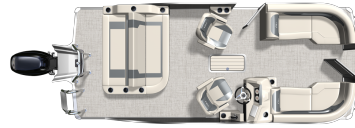

2024 Barletta Aria A22UC

Order #: 33360 | HIN: BDF17661G324

PO #: 051723-1

June 29, 2026 10:21:44 AM CDT

BUILD SUMMARY

2024 Aria A22UC	$41,205
Styling	$900
Packages	$6,375
Engine	$23,575
Options	$3,428
Custom Dealer Options	$2,945
TOTAL MSRP	$78,428

SPECIFICATIONS

Beam	8' 6"
Boat Weight	2458
Boat Weight (Triple-toon)	2720
Tube Length	21' 6"
Deck Length	21' 10"
Fuel Capacity	24
Fuel Capacity (Triple-toon)	34
Max Horsepower	150
Max Horsepower (Triple-toon)	200
Max Weight	2028
Max Weight (Triple-toon)	2475
Passengers	10
Passengers (Triple-toon)	12

DEALER:

Wayzata Marine, Inc.,

3324 North Shore Dr., Wayzata, MN

55391

952-471-7000

2024 ARIA A22UC

Base Price	$41,205

STYLING

Railskin Color: Black Diamond	
Railskin Packages: Blackout Package	$900
Furniture: Marino Gray	
Flooring: Amore Gray	

PACKAGES

Triple Toon Package	$6,375

ENGINE

Mercury: Mercury (M) 150L Four Stroke	$20,655
Grow Boat: Grow Boating OB 150-199.9	$32
Pre-Rig: Mercury - Mechanical	$1,395
Rigging: Rig Engine w/ Stainless Steel Prop	$1,493

OPTIONS

Exterior: Metal Jacket Protectant	$743
Exterior: Stainless Steel Flag Pole w/American Flag	$210
Interior: In Floor Midship Storage (Requires Triple Toon)	$1,125
Lighting: Interior RGB Lighting Package	$960
Helm: Hook 5 GPS	$390

CUSTOM DEALER OPTIONS

Dealer Prep	$995
Freight	$1,950

STANDARDS :: RAILSIN PACKAGES Clear (Silver) Anodized Aluminum Rails **STEERING** U-Flex EZ Steer Mechanical Steering **CANVAS** Front Bimini Top Struts, Power Bimini Top w/ Boot, Snapless Playpen Cover **CONSTRUCTION** 20" Transom, 25" Diameter Pontoon Tubes, 3/4" Marine Decking, Battery Shutoff Switch, Hybrid Crossmember Configuration - Combination I-Beam and C-Channel, Internally Reinforced Nose Cone, Limited Lifetime Structural Warranty, Premium Exterior Top-Rail Extrusion, Sealed Automotive-Style Deutsch Electrical Connectors, Stainless Steel Flip-Up Cleats, Underbelly Skin - Partial for 2-Tube, V.I.P. Technology (Vibration Isolation Pad) **EXTERIOR** Bow & Port Gate with Doggie-Dock View See-Through Acrylic, Four (4) Stainless Steel Exterior Fender Hangers, LED Docking Lights, Stainless Steel Safety Stanchions w/ Chains, Stainless Steel Starboard Stern Ladder **INTERIOR** E-Z Access Integrated Waste Basket, Ultra-Lounge - Multi-Position Stern Lounge with USB Ports & Yeti-Ready Cupholders **ENTERTAINMENT** Hertz Marine Stereo with 4 Speakers (No Zone Control), USB Charging Ports, Yeti-Ready Stainless Steel Cupholders Throughout **HELM** Fire Extinguisher, Hook 4 Fishfinder/Chartplotter, Integrated Cell Phone Storage with AUX, Integrated Pet Food/Water Dishes, Midback, Reclining, Helm Seat with Swivel and Slide, Steering Wheel

* Not responsible for typographical errors or inaccurate listings. Prices and features are subject to change.