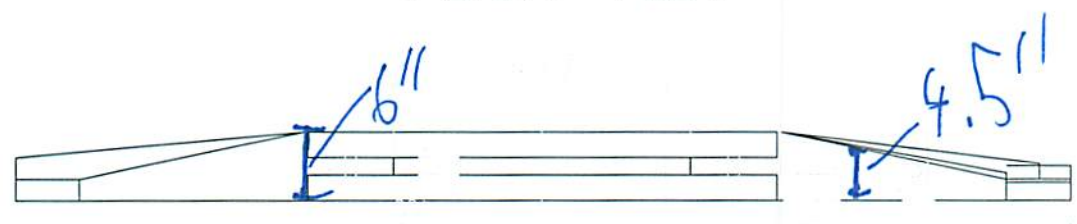

30948

77.25"

PULPER #4 VOKES ROTOR  
PLANT VIEW

PULPER #4 VOKES ROTOR