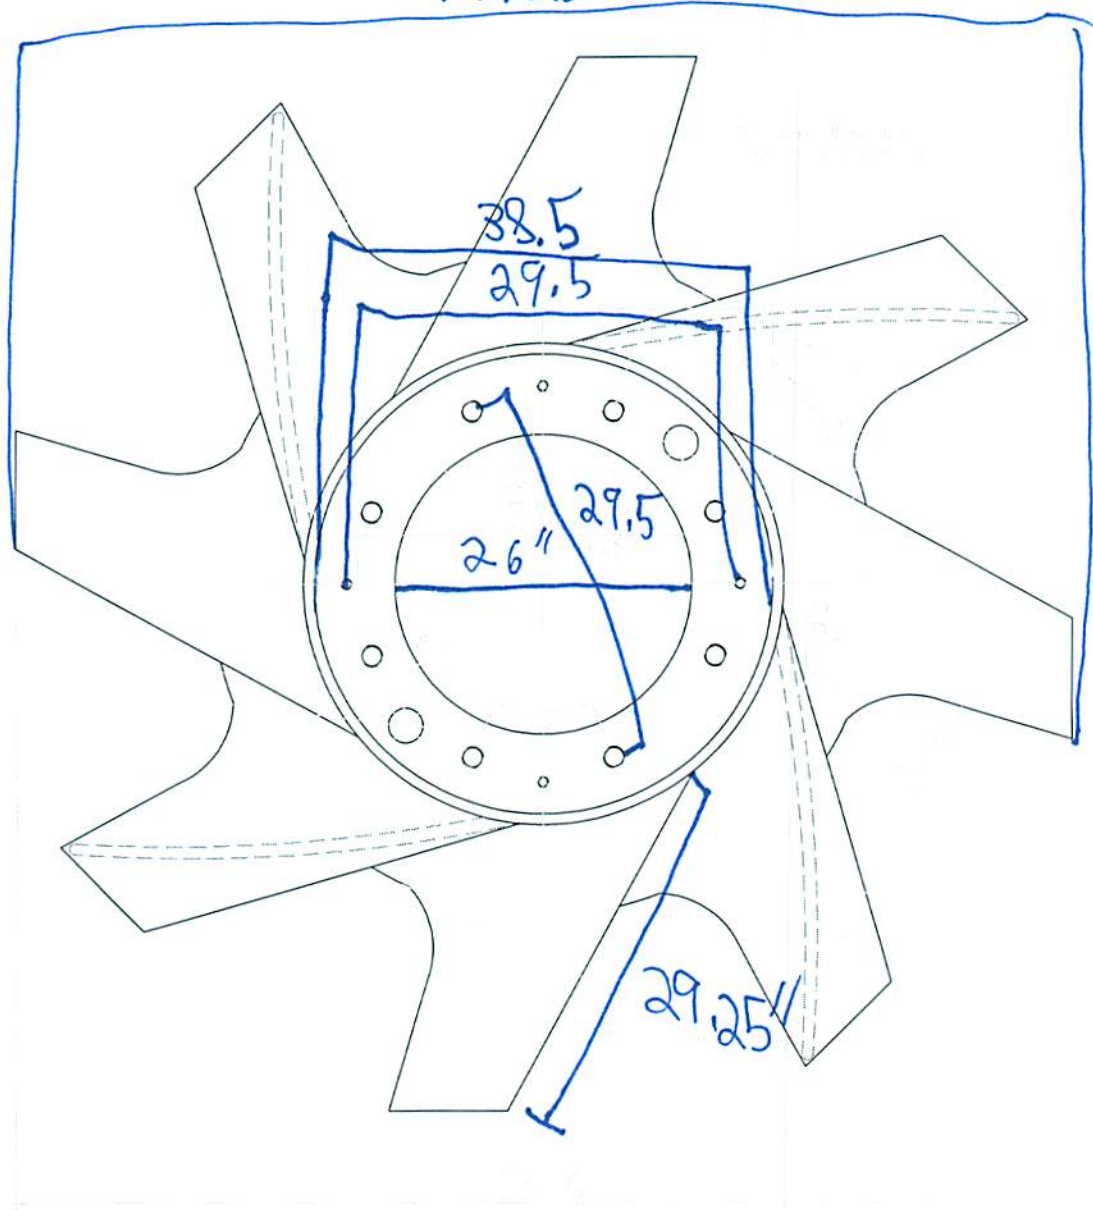

30948

77.25"

PULPER #4 VOKES ROTOR  
PLANT VIEW

PULPER #4 VOKES ROTOR