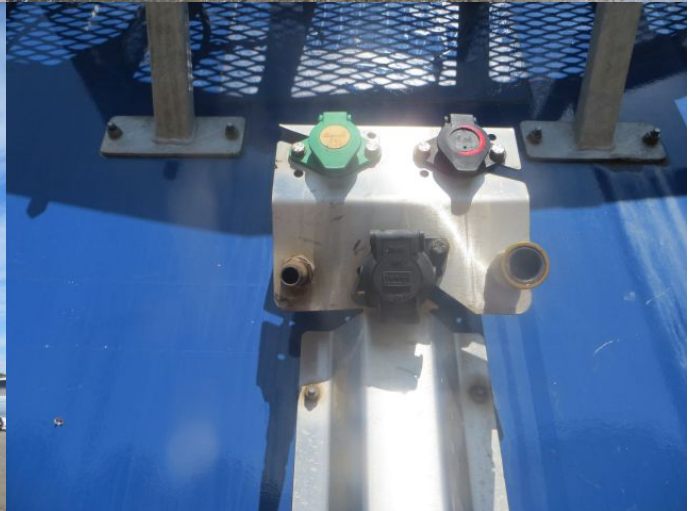

# 2017 SDC Tri Axle Curtainsider Chipliner Trailer

Curtainsiders / 2017

*Tri Axle Chip Liner*

*Air Suspension*

*BPW Axles*

*Roll Over Sheet*

## General

Description

tri Axle Curtainsder Chip Liner

Location

Eggborough

Tri Axle Chip Liner  
Manual Roll Over Roof Sheet  
Easy Access Front Walkway  
Barn Doors  
Reinforced Rear End  
385/65R22.5 Tyres  
BPW Axles  
Air Suspension  
Drum Brakes  
Side Guard Safety Rails  
Chassis Mounted Storage Box  
Jost Dual Speed Landing Legs  
EBS/ABS System  
Stainless Steel Coupling Box