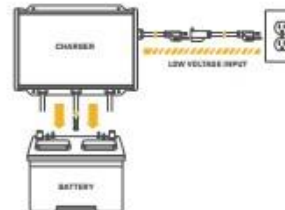

PRECISION CHARGERS

THE PRECISION DIFFERENCE

Low-Line Voltage Compensation

NEW

Built For Lithium

Battery Equalization*

*For Flooded Lead Acid Batteries Only

Custom Charging