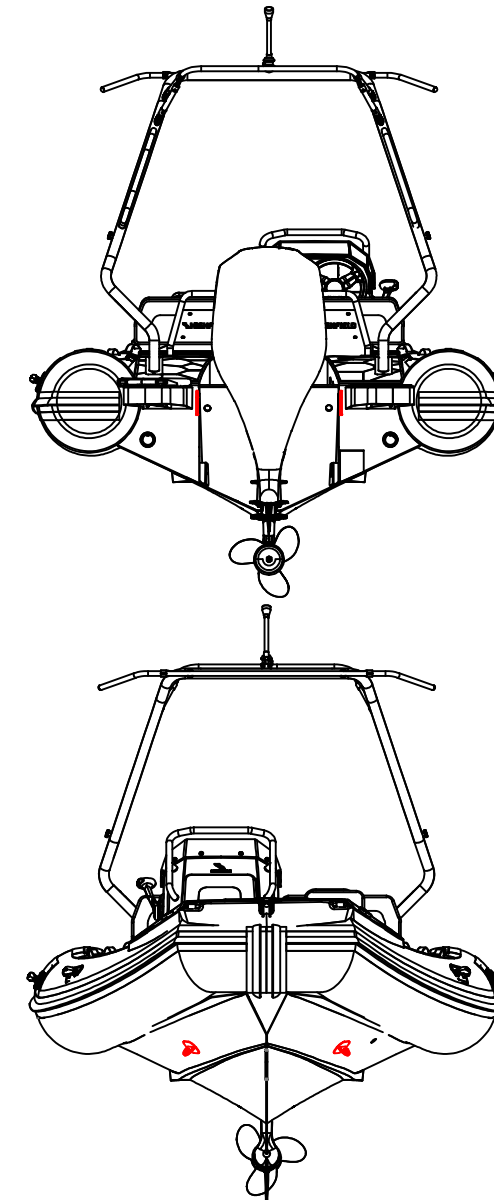

# SPORT 520

# SPECIFICATIONS

SPECIFICATIONS AND MAXIMUM CAPACITIES (Subject to change without notice. Tolerances: Dimensions  $\pm 2.5\%$  Weight  $\pm 5\%$ ) Note: red means lifting eyes.

MODEL	ISO 6185 PART	ISO 6185	Passenger		#	Crew		Shaft	Outboard Engine				Sundeck		Tow post		Rollbar		Fuel tank Capacity		Wet Weight (Approximate) 115HP (85.79KW) +Fuel		AIR CHAMBERS	Pressure			
			KG	LB		KG	LB		KW	HP	KG	LB	KG	LB	KG	LB	L	GAL	KG	LB	PSI	BAR					
SPORT 520	3	C	800	1763	10	750	1653	XL	85.79	115	225	496	636	1402	10	22	/	/	30	66	105	27.7	937	2066	6	3.63	0.25

Boat weight includes: console, rollbar, sundeck

2026V1