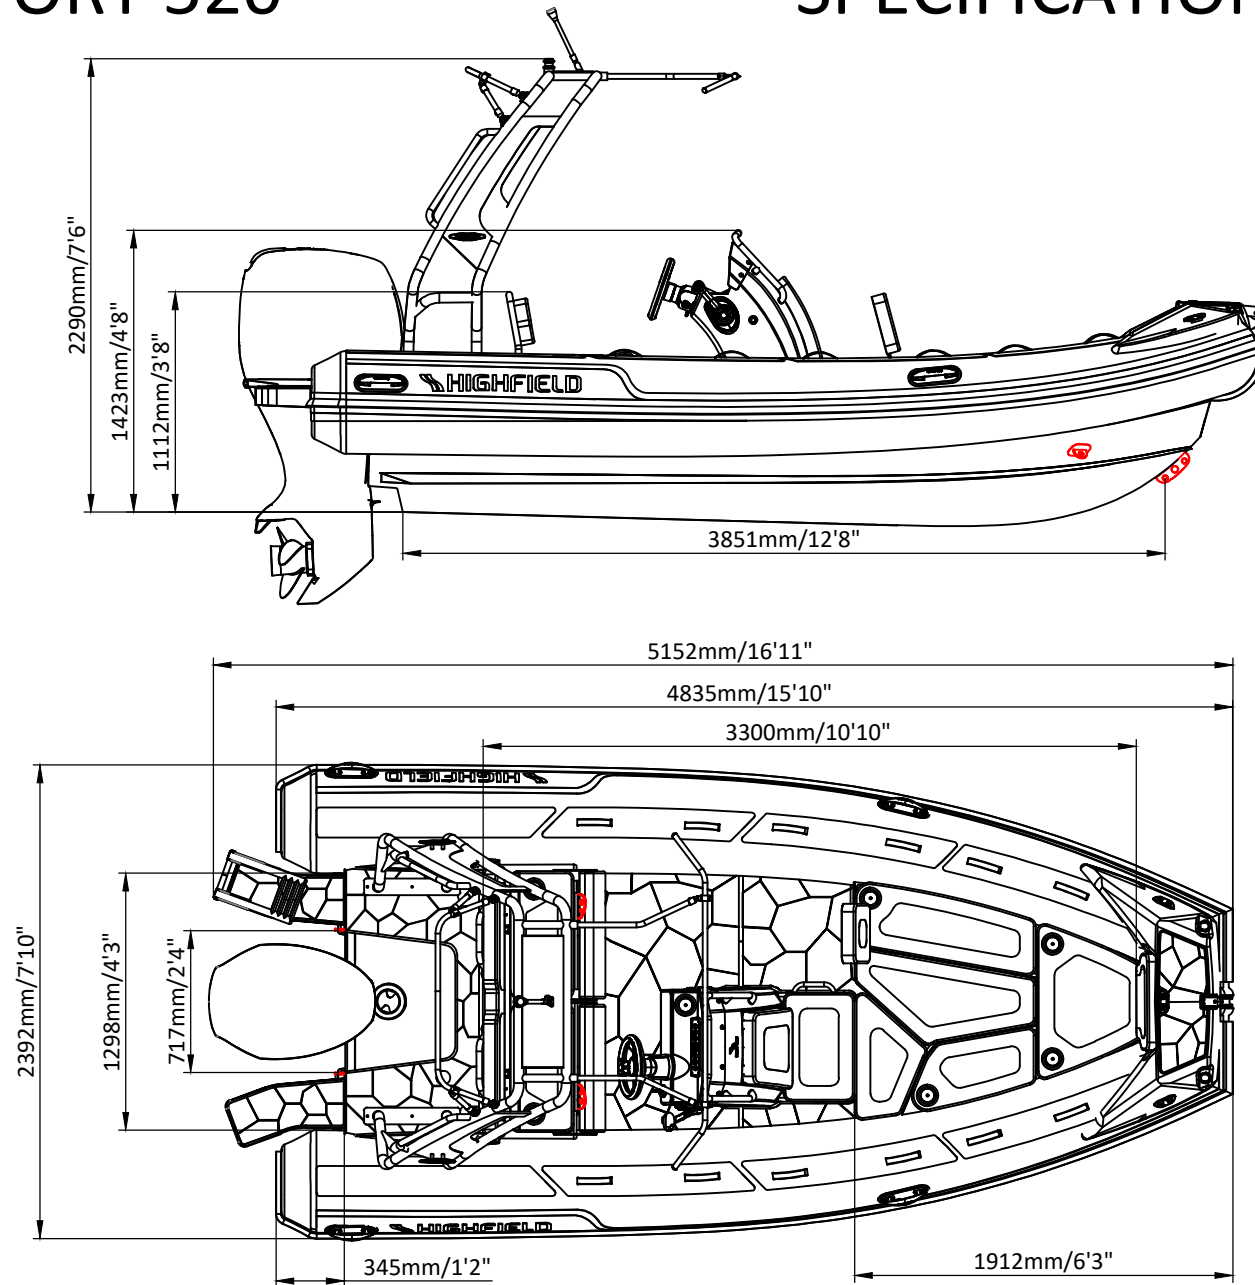

# SPORT 520

# SPECIFICATIONS

SPECIFICATIONS AND MAXIMUM CAPACITIES (Subject to change without notice. Tolerances: Dimensions  $\pm 2.5\%$  Weight  $\pm 5\%$ ) Note: red means lifting eyes.

MODEL	ISO 6185 PART	ISO 6185	Passenger		#	Crew		Shaft	Outboard Engine				Sundeck		Tow post		Rollbar		Fuel tank Capacity		Wet Weight (Approximate) 115HP (85.79KW) +Fuel		AIR CHAMBERS	Pressure			
			KG	LB		KG	LB		KW	HP	KG	LB	KG	LB	KG	LB	L	GAL	KG	LB	PSI	BAR					
SPORT 520	3	C	800	1763	10	750	1653	XL	85.79	115	225	496	636	1402	10	22	/	/	30	66	105	27.7	937	2066	6	3.63	0.25

Boat weight includes: console, rollbar, sundeck

2026V1