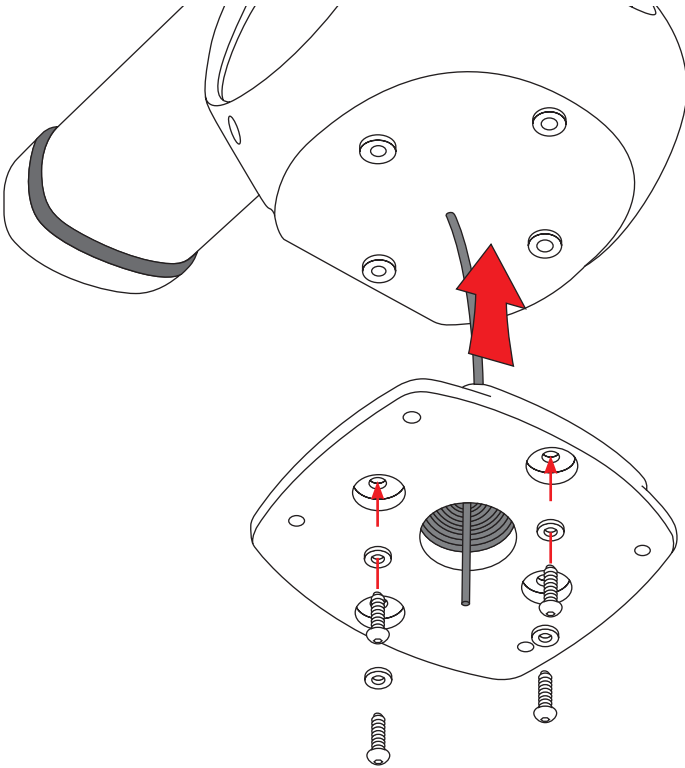

SEAVIEW///

INSTALLATION INSTRUCTIONS

For Seaview Radar Adapter Plate:

ADA-HALO-2

Refer to website for most up to
date instructions and videos.

WWW.SEAVIEWGLOBAL.COM

x1

x1

3/8" or 10mm

2" = 50mm

1

2

3

4

5

6

7

8

9

10

The background of the entire page is a light gray topographic map with white contour lines. The lines are irregular and wavy, representing elevation changes across a landscape. The map is centered and covers the entire area.