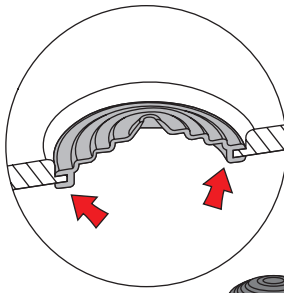

SEAVIEW///

INSTALLATION INSTRUCTIONS

For Seaview Radar Adapter Plate:

ADA-HALO-2

Refer to website for most up to
date instructions and videos.

WWW.SEAVIEWGLOBAL.COM

x1

x1

3/8" or 10mm

2" = 50mm

1

2

3

4

5

6