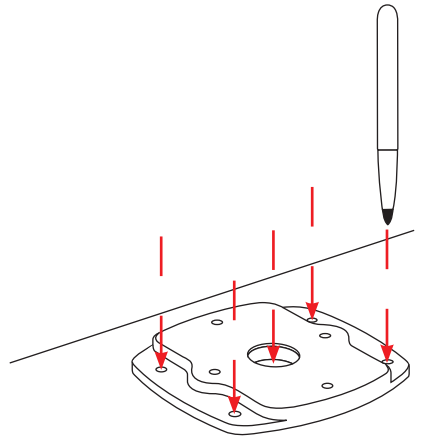

SEAVIEW///

INSTALLATION INSTRUCTIONS

For Seaview Radar Adapter Plate:

ADA-HALO-2

Refer to website for most up to
date instructions and videos.

WWW.SEAVIEWGLOBAL.COM

x1

x1

3/8" or 10mm

2" = 50mm

1

2

3

4

5

6

7

8

9

10

The background of the entire page is a light gray topographic map with white contour lines. The lines are irregular and wavy, representing elevation changes across a landscape. The map is centered and covers the entire area.