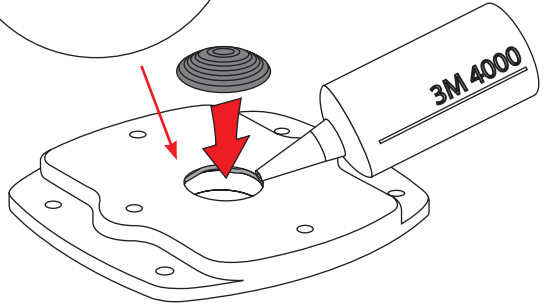

SEAVIEW///

INSTALLATION INSTRUCTIONS

For Seaview Radar Adapter Plate:

ADA-HALO-2

Refer to website for most up to
date instructions and videos.

WWW.SEAVIEWGLOBAL.COM

x1

x1

3/8" or 10mm

2" = 50mm

1

2

3

4

5

6