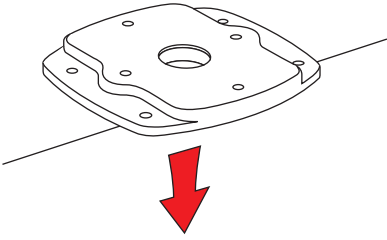

SEAVIEW///

INSTALLATION INSTRUCTIONS

For Seaview Radar Adapter Plate:

ADA-HALO-2

Refer to website for most up to
date instructions and videos.

WWW.SEAVIEWGLOBAL.COM

x1

x1

3/8" or 10mm

2" = 50mm

1

2

3

4

5

6

7

8

9

10

The background of the entire page is a light gray topographic map with white contour lines. The lines are irregular and wavy, representing elevation changes across a landscape. The map is centered and covers the entire area.