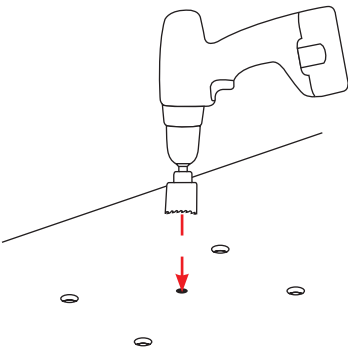

SEAVIEW///

INSTALLATION INSTRUCTIONS

For Seaview Radar Adapter Plate:

ADA-HALO-2

Refer to website for most up to
date instructions and videos.

WWW.SEAVIEWGLOBAL.COM

x1

x1

3/8" or 10mm

2" = 50mm

1

2

3

4

5

6