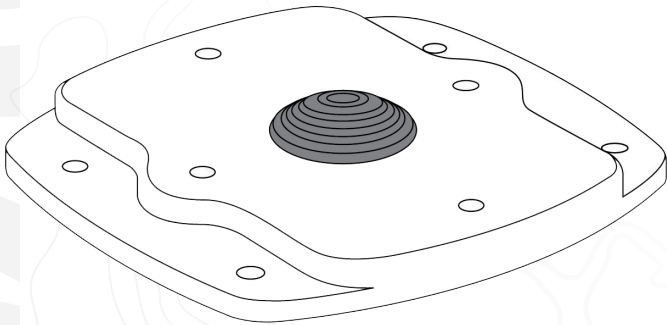

SEAVIEW///

INSTALLATION INSTRUCTIONS

For Seaview Radar Adapter Plate:

ADA-HALO-2

Refer to website for most up to
date instructions and videos.

WWW.SEAVIEWGLOBAL.COM

x1

x1

3/8" or 10mm

2" = 50mm

1

2

3

4

5

6

7

8

9

10

The background of the entire page is a light gray topographic map with white contour lines. The lines are irregular and wavy, representing elevation changes across a landscape. The map is centered and covers the entire area.