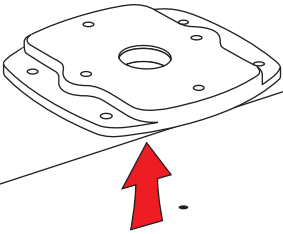

SEAVIEW///

INSTALLATION INSTRUCTIONS

For Seaview Radar Adapter Plate:

ADA-HALO-2

Refer to website for most up to
date instructions and videos.

WWW.SEAVIEWGLOBAL.COM

x1

x1

3/8" or 10mm

2" = 50mm

1

2

3

4

5

6

7

8

9

10

The background of the entire page is a light gray topographic map with white contour lines. The lines are irregular and wavy, representing elevation changes across a landscape. The map is centered and covers the entire area.