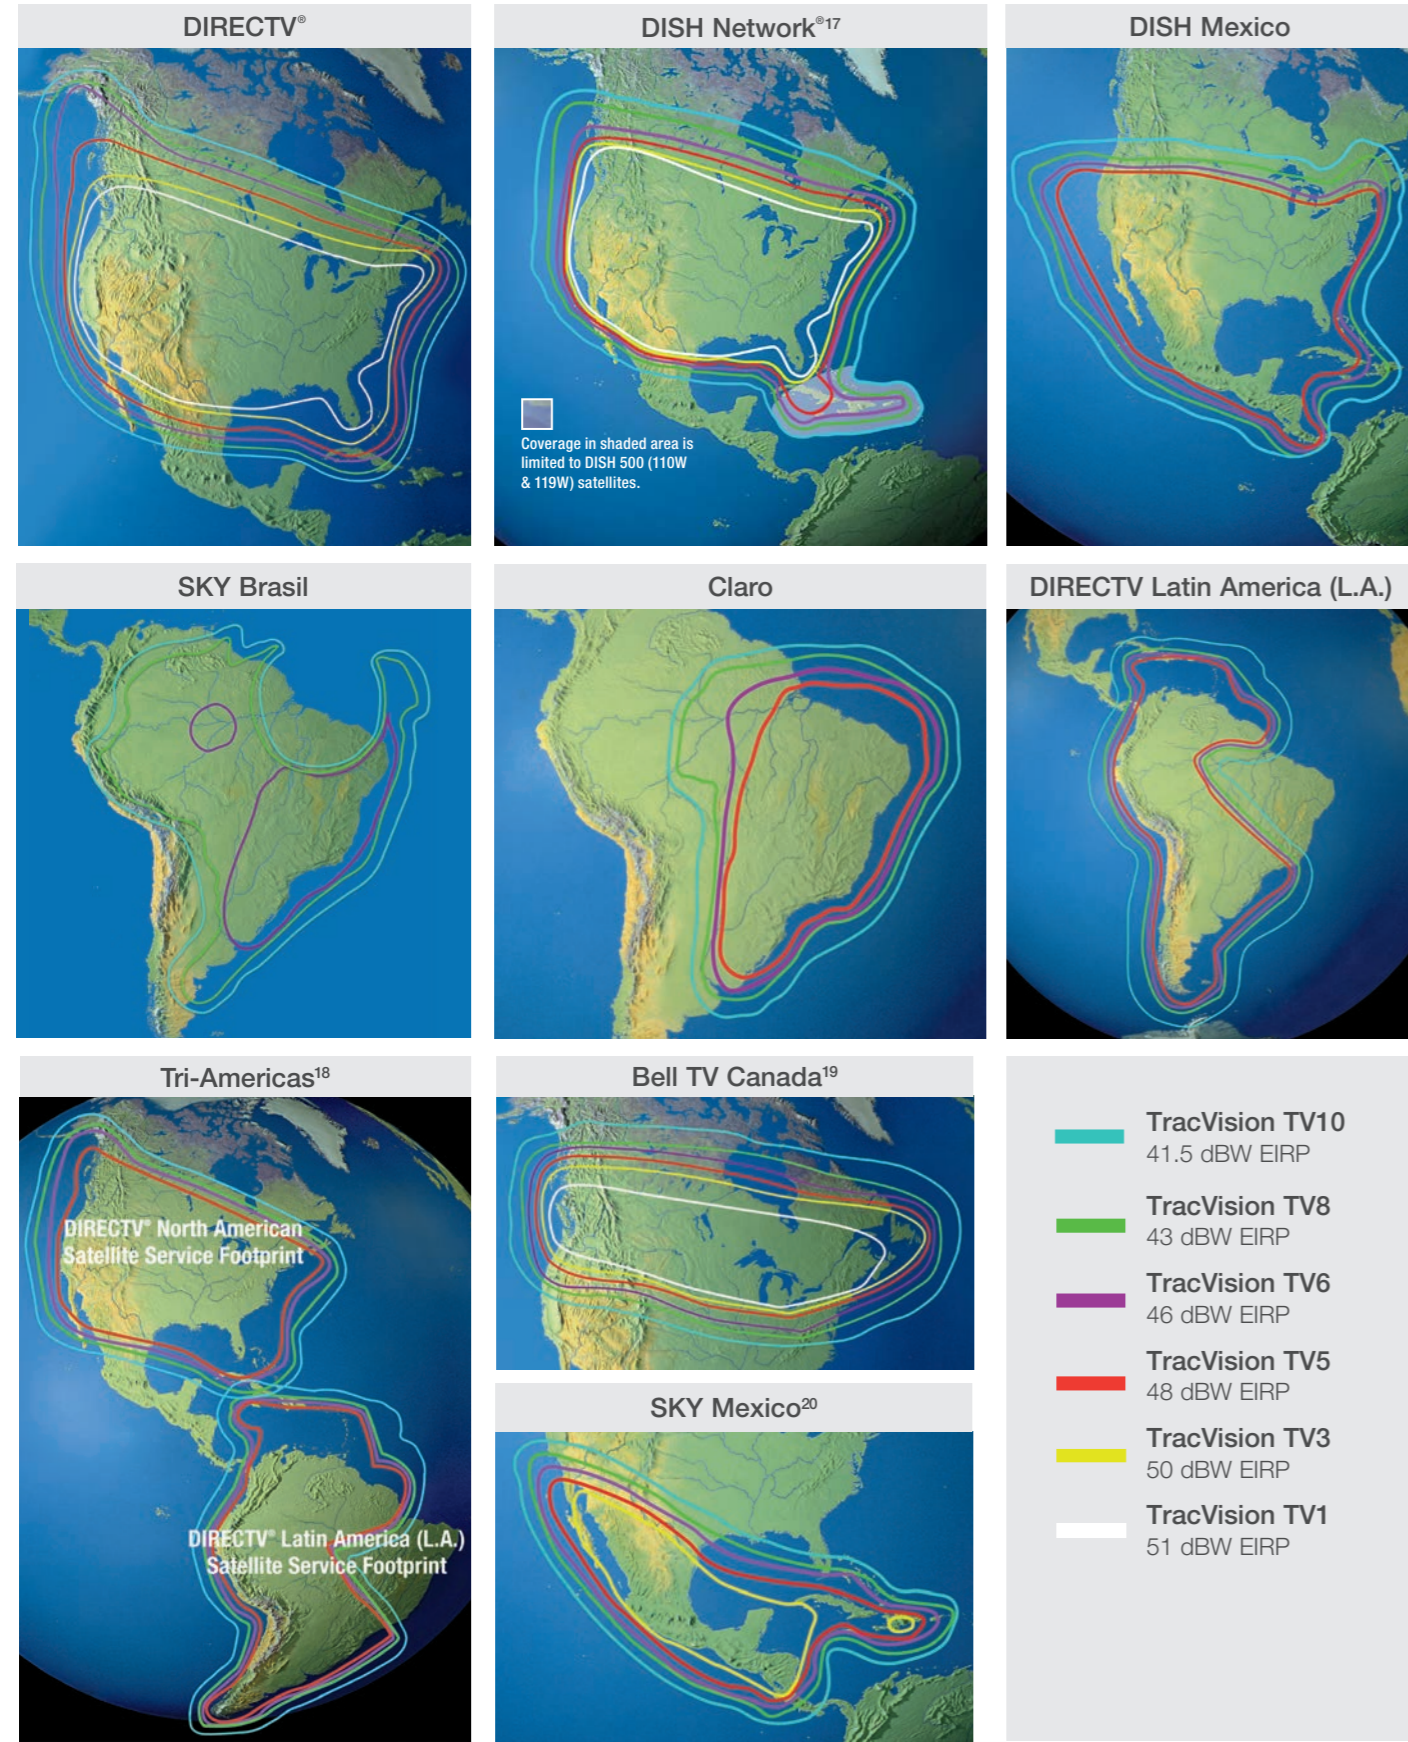

Worldwide Ku-band Coverage¹⁶

Maps represent general coverage areas only. Visit kvh.com/tvfootprints for details.

¹⁶ These maps are representative. For detailed information about the programming available from different service providers and coverage as it pertains to specific satellite services, please visit www.kvh.com/tvfootprints. KVH Industries does not have control over the programming or operation of the satellites or services that are covered in this document. The coverage maps for these satellites are provided as reference only and may change in the future or could be impacted by weather conditions. KVH provides no guarantees of satellite coverage, satellite availability, programming available on any specific satellite service, or compatibility of the TracVision system with new satellites that may be launched in the future. Please note that all EIRP values are minimum values and are average approximate figures that may vary according to actual transponder frequency and location.

¹⁷ TV1 coverage for DISH Network is limited to "DISH 500" (satellites 110W and 119W), "DISH Eastern Arc - Legacy" (satellites 61W, 110W, 119W) and the "DISH Western Arc" (satellites 110W, 119W, and 129W). Note that 129W coverage is not available in the northeast U.S. due to the low elevation angle to the satellite. TV1 is not compatible with the "DISH Eastern Arc" (satellites 61W, 72W) at this time.

¹⁸ Optional system configuration, combining North American and Latin American coverage footprints. Contact KVH for details and pricing.

¹⁹ Coverage for TV1 is for satellite 91W only.

²⁰ All systems require the additional SKY Mexico LNB Kitpack for service. Contact KVH for details and pricing.

²¹ Map represents overall coverage capabilities of multiple services. For specific satellite service coverage maps, see kvh.com/tvfootprints. European coverage for TV1 is limited and varies by service; contact KVH for details.

²² Light shaded area in map indicates an area where satellite elevation has exceeded the elevation limits of certain antenna systems. See the specific service coverage maps at kvh.com/tvfootprints for details.