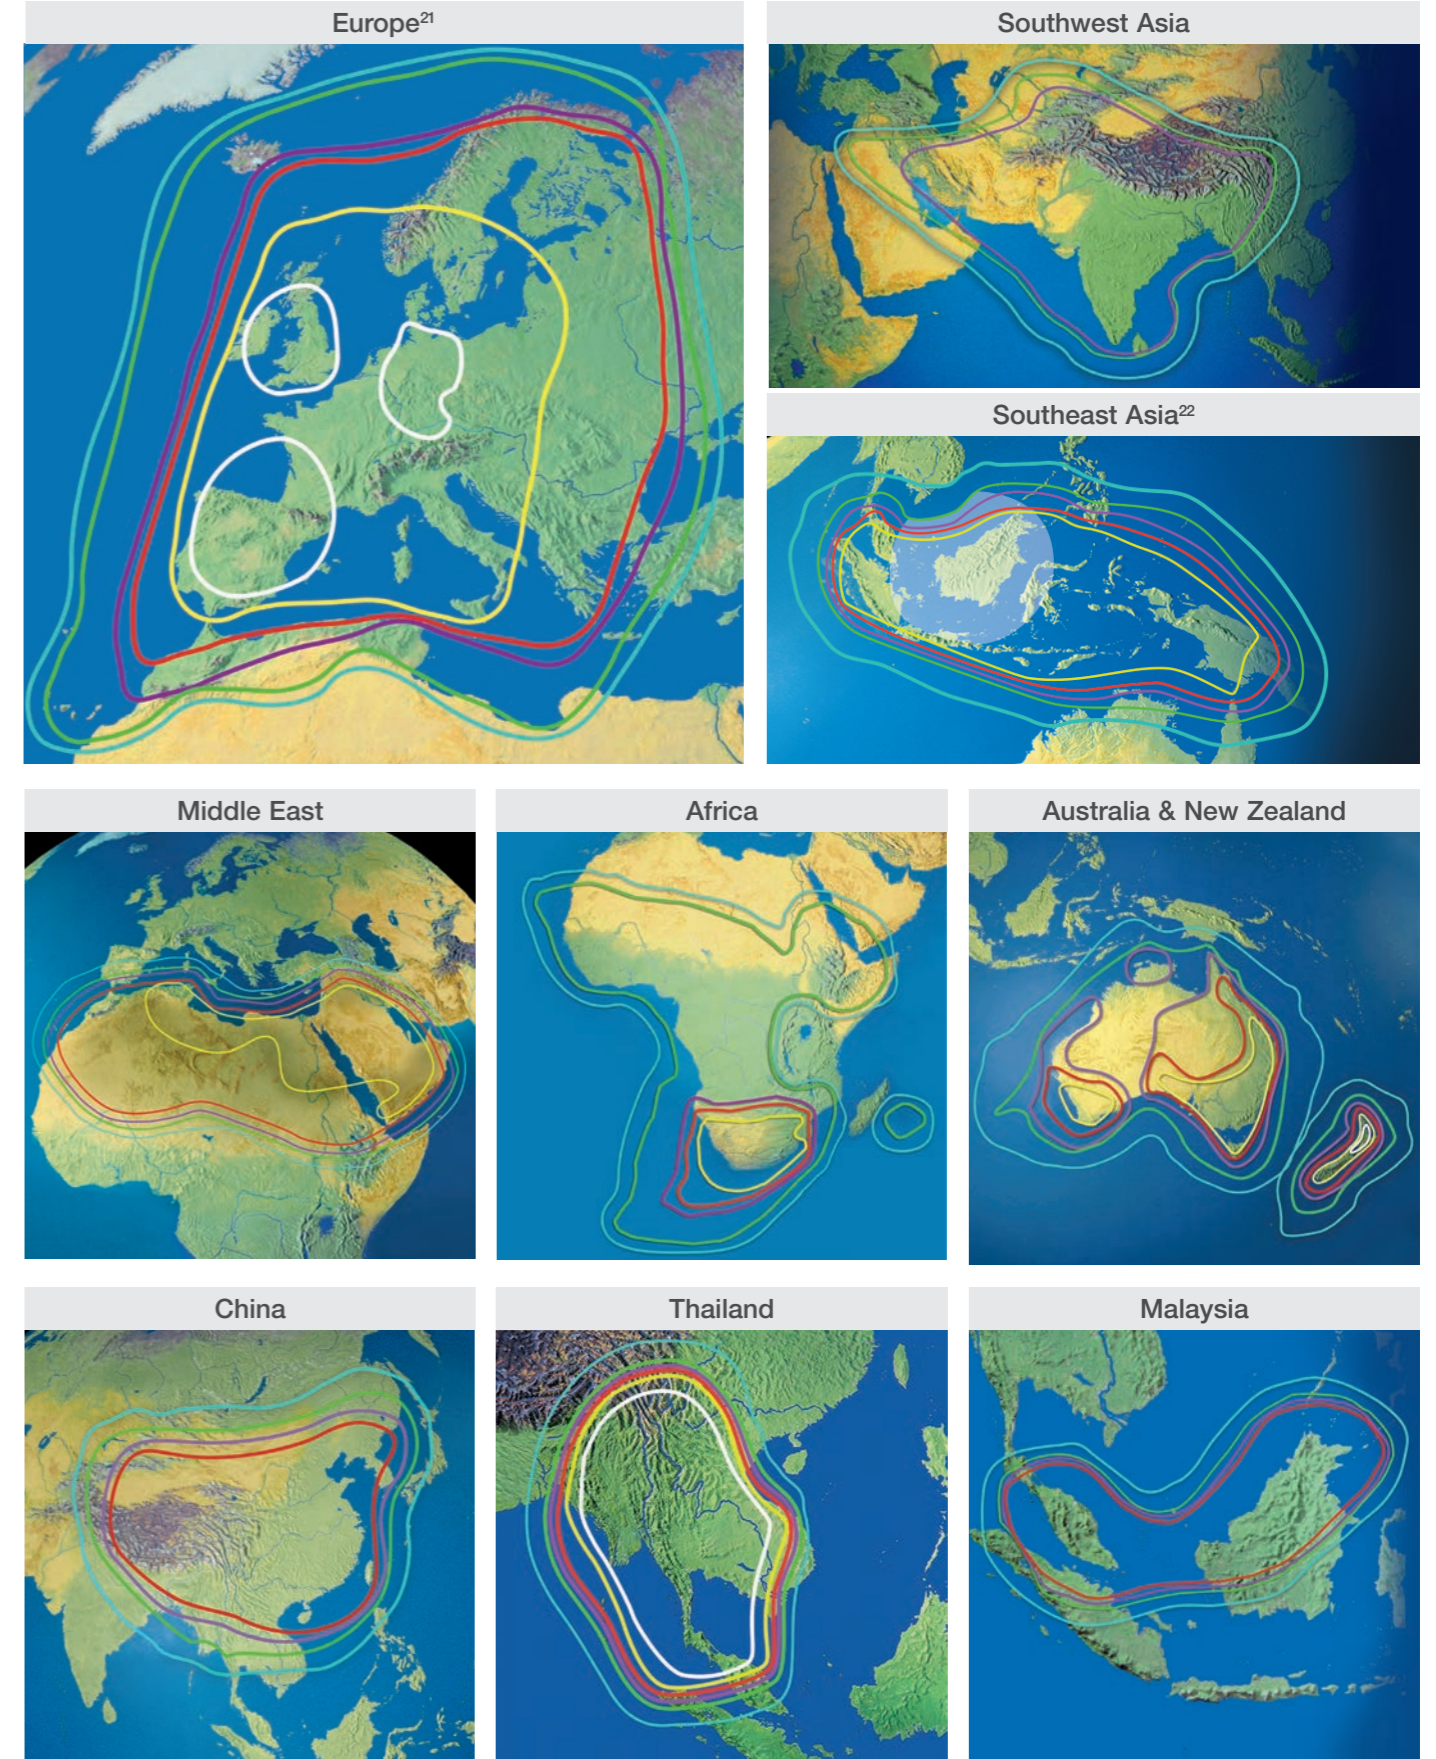

Worldwide Ku-band Coverage¹⁶

Maps represent general coverage areas only. Visit kvh.com/tvfootprints for details.

¹⁶ These maps are representative. For detailed information about the programming available from different service providers and coverage as it pertains to specific satellite services, please visit www.kvh.com/tvfootprints. KVH Industries does not have control over the programming or operation of the satellites or services that are covered in this document. The coverage maps for these satellites are provided as reference only and may change in the future or could be impacted by weather conditions. KVH provides no guarantees of satellite coverage, satellite availability, programming available on any specific satellite service, or compatibility of the TracVision system with new satellites that may be launched in the future. Please note that all EIRP values are minimum values and are average approximate figures that may vary according to actual transponder frequency and location.

¹⁷ TV1 coverage for DISH Network is limited to "DISH 500" (satellites 110W and 119W), "DISH Eastern Arc - Legacy" (satellites 61W, 110W, 119W) and the "DISH Western Arc" (satellites 110W, 119W, and 129W). Note that 129W coverage is not available in the northeast U.S. due to the low elevation angle to the satellite. TV1 is not compatible with the "DISH Eastern Arc" (satellites 61W, 72W) at this time.

¹⁸ Optional system configuration, combining North American and Latin American coverage footprints. Contact KVH for details and pricing.

¹⁹ Coverage for TV1 is for satellite 91W only.

²⁰ All systems require the additional SKY Mexico LNB Kitpack for service. Contact KVH for details and pricing.

²¹ Map represents overall coverage capabilities of multiple services. For specific satellite service coverage maps, see kvh.com/tvfootprints. European coverage for TV1 is limited and varies by service; contact KVH for details.

²² Light shaded area in map indicates an area where satellite elevation has exceeded the elevation limits of certain antenna systems. See the specific service coverage maps at kvh.com/tvfootprints for details.