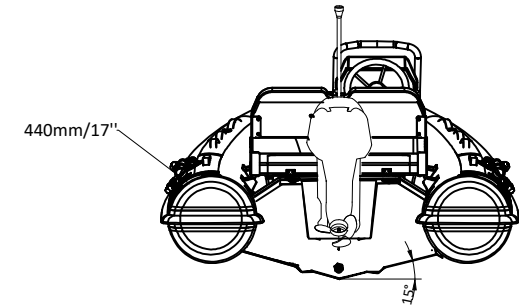

MODEL	ISO 6185 PART	ISO CAT.	Person and Bag		Person		Outboard Engine				Outboard Engines				Shower kit		Rollbar		Tow post		Fuel tank Capacity		AIR CHAMBERS	Pressure	
			KG	LB	#	KG	LB	Shaft	Max power		Max weight		KW	HP	KG	LB	KG	LB	KG	LB	L	GAL		PSI	BAR
CL380	3	C	560	1235	7	525	1157	S	22.38	30	66	146	/	/	/	/	/	/	/	/	/	/	3	3.63	0.25

Boat weight includes: console, seat

2025V3

CLASSIC 380 LS

(Short Shaft)

SPECIFICATIONS

SPECIFICATIONS AND MAXIMUM CAPACITIES (Subject to change without notice. Tolerances: Dimensions ±2.5% Weight ±5%) Note: red means lifting eyes.

MODEL	ISO 6185 PART	ISO CAT.	Person and Bag		Person		Outboard Engine				Outboard Engines				Shower kit		Rollbar		Tow post		Fuel tank Capacity		AIR CHAMBERS	Pressure	
			KG	LB	#	KG	LB	Shaft	Max power		Max weight		KW	HP	KG	LB	KG	LB	KG	LB	L	GAL		PSI	BAR
									KW	HP	KG	LB													
CL380	3	C	560	1235	7	525	1157	L	22.38	30	72	159	/	/	/	/	/	/	/	/	/	/	3	3.63	0.25

Boat weight includes: console

2025V3

CLASSIC 380 LS

(Short Long)

SPECIFICATIONS

SPECIFICATIONS AND MAXIMUM CAPACITIES (Subject to change without notice. Tolerances: Dimensions $\pm 2.5\%$ Weight $\pm 5\%$) Note: red means lifting eyes.