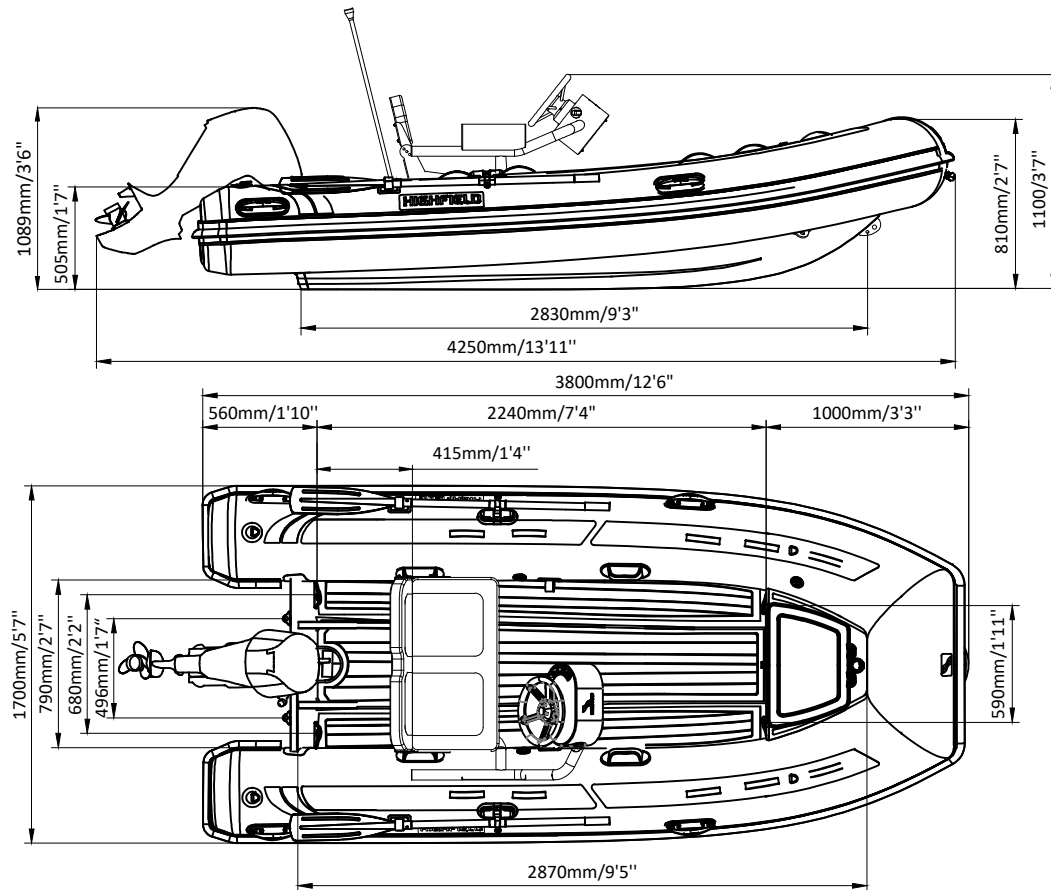

CLASSIC 380

(Short Shaft)

SPECIFICATIONS

SPECIFICATIONS AND MAXIMUM CAPACITIES (Subject to change without notice. Tolerances: Dimensions ±2.5% Weight ±5%) Note: red means lifting eyes.

MODEL	ISO 6185 PART	ISO CAT.	Person and Bag		Person		1 Outboard Engine				2 Outboard Engines				Shower kit		Rollbar		Tow post		Fuel tank Capacity		AIR CHAMBERS	Pressure		
			KG	LB	#	KG	LB	Shaft	Max power		Max weight		KG	LB	KG	LB	KG	LB	KG	LB	L	GAL		PSI	BAR	
									KW	HP	KG	LB														
CL380	3	C	560	1235	7	525	1157	S	22.38	30	66	146	/	/	/	/	/	/	/	/	/	/	/	3	3.63	0.25

Boat weight includes: console

2025V3

CLASSIC 380

(Short Shaft)

SPECIFICATIONS

SPECIFICATIONS AND MAXIMUM CAPACITIES (Subject to change without notice. Tolerances: Dimensions ±2.5% Weight ±5%) Note: red means lifting eyes.

MODEL	ISO 6185 PART	ISO CAT.	Person and Bag		Person		Outboard Engine				Outboard Engines				Shower kit		Rollbar		Tow post		Fuel tank Capacity		AIR CHAMBERS	Pressure	
			KG	LB	#	KG	LB	Shaft	Max power		Max weight		KW	HP	KG	LB	KG	LB	KG	LB	L	GAL		PSI	BAR
CL380	3	C	560	1235	7	525	1157	S	22.38	30	66	146	/	/	/	/	/	/	/	/	/	/	3	3.63	0.25

Boat weight includes: console, seat

2025V3

CLASSIC 380 LS

(Short Shaft)

SPECIFICATIONS

SPECIFICATIONS AND MAXIMUM CAPACITIES (Subject to change without notice. Tolerances: Dimensions ±2.5% Weight ±5%) Note: red means lifting eyes.