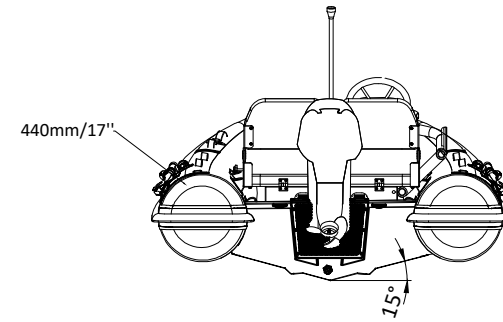

CLASSIC 380

(Short Shaft)

SPECIFICATIONS

SPECIFICATIONS AND MAXIMUM CAPACITIES (Subject to change without notice. Tolerances: Dimensions ±2.5% Weight ±5%) Note: red means lifting eyes.

MODEL	ISO 6185 PART	ISO CAT.	Person and Bag		Person		1 Outboard Engine				2 Outboard Engines				Shower kit		Rollbar		Tow post		Fuel tank Capacity		AIR CHAMBERS	Pressure		
			KG	LB	#	KG	LB	Shaft	Max power		Max weight		KG	LB	KG	LB	KG	LB	KG	LB	L	GAL		PSI	BAR	
									KW	HP	KG	LB														
CL380	3	C	560	1235	7	525	1157	S	22.38	30	66	146	/	/	/	/	/	/	/	/	/	/	/	3	3.63	0.25

Boat weight includes: console

2025V3

CLASSIC 380

(Short Shaft)

SPECIFICATIONS

SPECIFICATIONS AND MAXIMUM CAPACITIES (Subject to change without notice. Tolerances: Dimensions ±2.5% Weight ±5%) Note: red means lifting eyes.

MODEL	ISO 6185 PART	ISO CAT.	Person and Bag		Person		Outboard Engine				Outboard Engines				Shower kit		Rollbar		Tow post		Fuel tank Capacity		AIR CHAMBERS	Pressure	
			KG	LB	#	KG	LB	Shaft	Max power		Max weight		KW	HP	KG	LB	KG	LB	KG	LB	L	GAL		PSI	BAR
CL380	3	C	560	1235	7	525	1157	S	22.38	30	66	146	/	/	/	/	/	/	/	/	/	/	3	3.63	0.25

Boat weight includes: console, seat

2025V3

CLASSIC 380 LS

(Short Shaft)

SPECIFICATIONS

SPECIFICATIONS AND MAXIMUM CAPACITIES (Subject to change without notice. Tolerances: Dimensions ±2.5% Weight ±5%) Note: red means lifting eyes.