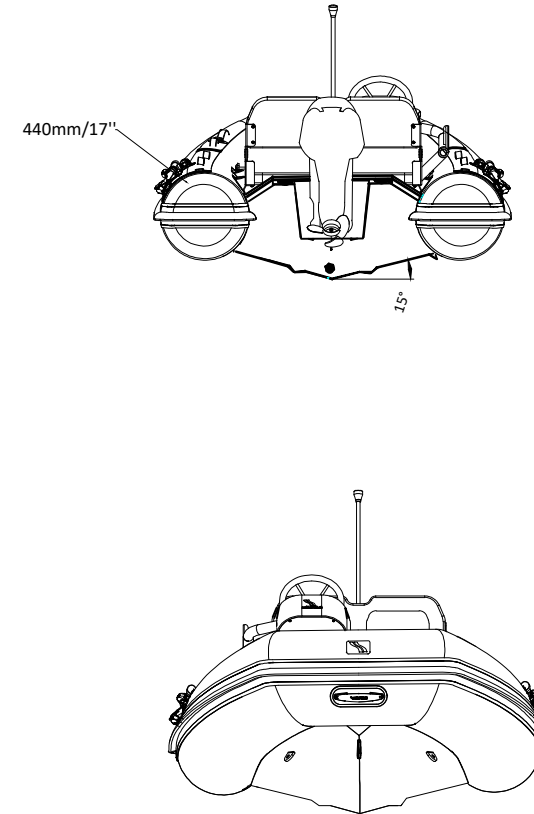

CLASSIC 380

(Short Shaft)

SPECIFICATIONS

SPECIFICATIONS AND MAXIMUM CAPACITIES (Subject to change without notice. Tolerances: Dimensions ±2.5% Weight ±5%) Note: red means lifting eyes.

MODEL	ISO 6185 PART	ISO CAT.	Person and Bag		Person		1 Outboard Engine				2 Outboard Engines				Shower kit		Rollbar		Tow post		Fuel tank Capacity		AIR CHAMBERS	Pressure		
			KG	LB	#	KG	LB	Shaft	Max power		Max weight		KG	LB	KG	LB	KG	LB	KG	LB	L	GAL		PSI	BAR	
									KW	HP	KG	LB														
CL380	3	C	560	1235	7	525	1157	S	22.38	30	66	146	/	/	/	/	/	/	/	/	/	/	/	3	3.63	0.25

Boat weight includes: console

2025V3

CLASSIC 380

(Short Shaft)

SPECIFICATIONS

SPECIFICATIONS AND MAXIMUM CAPACITIES (Subject to change without notice. Tolerances: Dimensions ±2.5% Weight ±5%) Note: red means lifting eyes.

MODEL	ISO 6185 PART	ISO CAT.	Person and Bag		Person		Outboard Engine				Outboard Engines				Shower kit		Rollbar		Tow post		Fuel tank Capacity		AIR CHAMBERS	Pressure	
			KG	LB	#	KG	LB	Shaft	Max power		Max weight		KW	HP	KG	LB	KG	LB	KG	LB	L	GAL		PSI	BAR
CL380	3	C	560	1235	7	525	1157	S	22.38	30	66	146	/	/	/	/	/	/	/	/	/	/	3	3.63	0.25

Boat weight includes: console, seat

2025V3

CLASSIC 380 LS

(Short Shaft)

SPECIFICATIONS

SPECIFICATIONS AND MAXIMUM CAPACITIES (Subject to change without notice. Tolerances: Dimensions ±2.5% Weight ±5%) Note: red means lifting eyes.