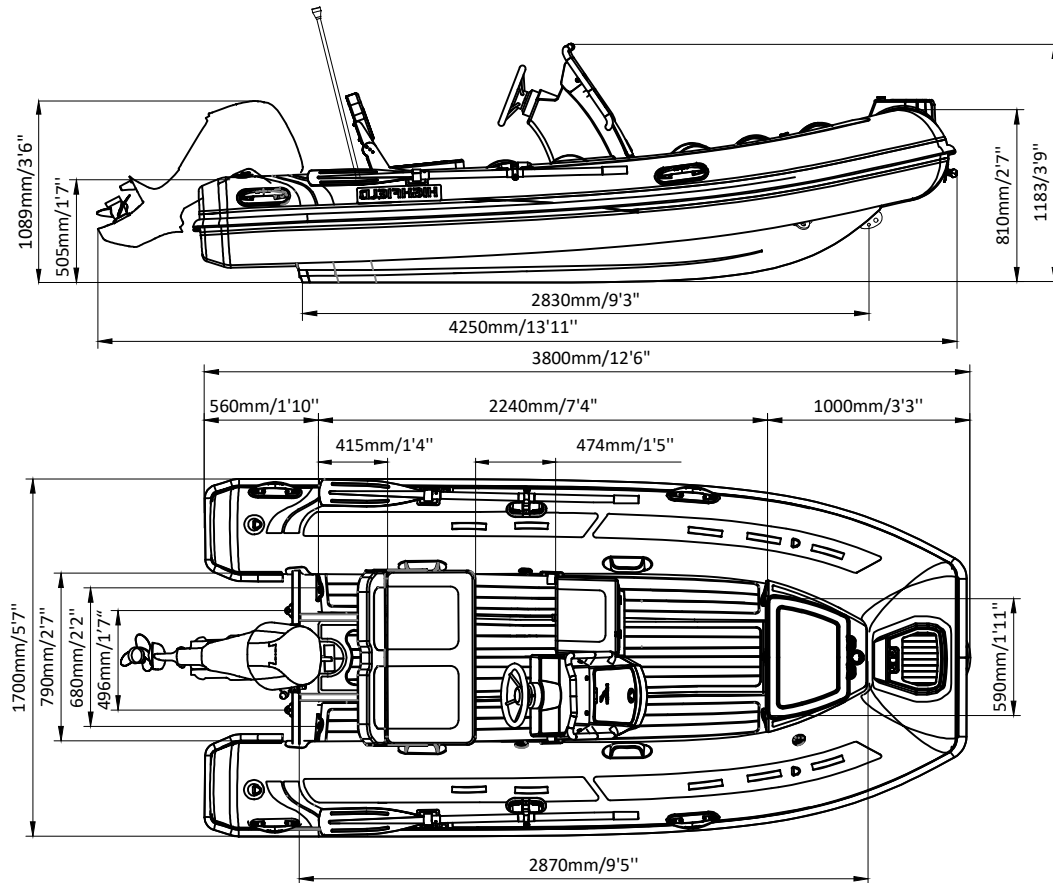

CLASSIC 380

(Short Shaft)

SPECIFICATIONS

SPECIFICATIONS AND MAXIMUM CAPACITIES (Subject to change without notice. Tolerances: Dimensions ±2.5% Weight ±5%) Note: red means lifting eyes.

MODEL	ISO 6185 PART	ISO CAT.	Person and Bag		Person		1 Outboard Engine				2 Outboard Engines				Shower kit		Rollbar		Tow post		Fuel tank Capacity		AIR CHAMBERS	Pressure		
			KG	LB	#	KG	LB	Shaft	Max power		Max weight		KG	LB	KG	LB	KG	LB	KG	LB	L	GAL		PSI	BAR	
									KW	HP	KG	LB														
CL380	3	C	560	1235	7	525	1157	S	22.38	30	66	146	/	/	/	/	/	/	/	/	/	/	/	3	3.63	0.25

Boat weight includes: console

2025V3

CLASSIC 380

(Short Shaft)

SPECIFICATIONS

SPECIFICATIONS AND MAXIMUM CAPACITIES (Subject to change without notice. Tolerances: Dimensions ±2.5% Weight ±5%) Note: red means lifting eyes.

MODEL	ISO 6185 PART	ISO CAT.	Person and Bag		Person		Outboard Engine				Outboard Engines				Shower kit		Rollbar		Tow post		Fuel tank Capacity		AIR CHAMBERS	Pressure	
			KG	LB	#	KG	LB	Shaft	Max power		Max weight		KW	HP	KG	LB	KG	LB	KG	LB	L	GAL		PSI	BAR
CL380	3	C	560	1235	7	525	1157	S	22.38	30	66	146	/	/	/	/	/	/	/	/	/	/	3	3.63	0.25

Boat weight includes: console, seat

2025V3

CLASSIC 380 LS

(Short Shaft)

SPECIFICATIONS

SPECIFICATIONS AND MAXIMUM CAPACITIES (Subject to change without notice. Tolerances: Dimensions ±2.5% Weight ±5%) Note: red means lifting eyes.