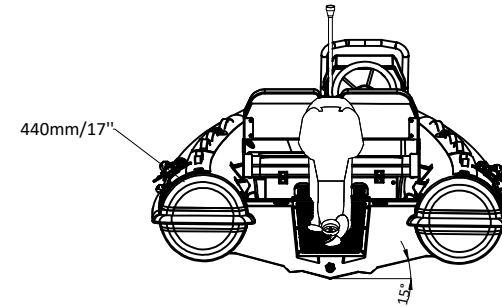

CLASSIC 380

(Short Shaft)

SPECIFICATIONS

SPECIFICATIONS AND MAXIMUM CAPACITIES (Subject to change without notice. Tolerances: Dimensions ±2.5% Weight ±5%) Note: red means lifting eyes.

MODEL	ISO 6185 PART	ISO CAT.	Person and Bag		Person		1 Outboard Engine				2 Outboard Engines				Shower kit		Rollbar		Tow post		Fuel tank Capacity		AIR CHAMBERS	Pressure		
			KG	LB	#	KG	LB	Shaft	Max power		Max weight		KG	LB	KG	LB	KG	LB	KG	LB	L	GAL		PSI	BAR	
									KW	HP	KG	LB														
CL380	3	C	560	1235	7	525	1157	S	22.38	30	66	146	/	/	/	/	/	/	/	/	/	/	/	3	3.63	0.25

Boat weight includes: console

2025V3

CLASSIC 380

(Short Shaft)

SPECIFICATIONS

SPECIFICATIONS AND MAXIMUM CAPACITIES (Subject to change without notice. Tolerances: Dimensions ±2.5% Weight ±5%) Note: red means lifting eyes.

MODEL	ISO 6185 PART	ISO CAT.	Person and Bag		Person		Outboard Engine				Outboard Engines				Shower kit		Rollbar		Tow post		Fuel tank Capacity		AIR CHAMBERS	Pressure	
			KG	LB	#	KG	LB	Shaft	Max power		Max weight		KW	HP	KG	LB	KG	LB	KG	LB	L	GAL		PSI	BAR
CL380	3	C	560	1235	7	525	1157	S	22.38	30	66	146	/	/	/	/	/	/	/	/	/	/	3	3.63	0.25

Boat weight includes: console, seat

2025V3

CLASSIC 380 LS

(Short Shaft)

SPECIFICATIONS

SPECIFICATIONS AND MAXIMUM CAPACITIES (Subject to change without notice. Tolerances: Dimensions ±2.5% Weight ±5%) Note: red means lifting eyes.