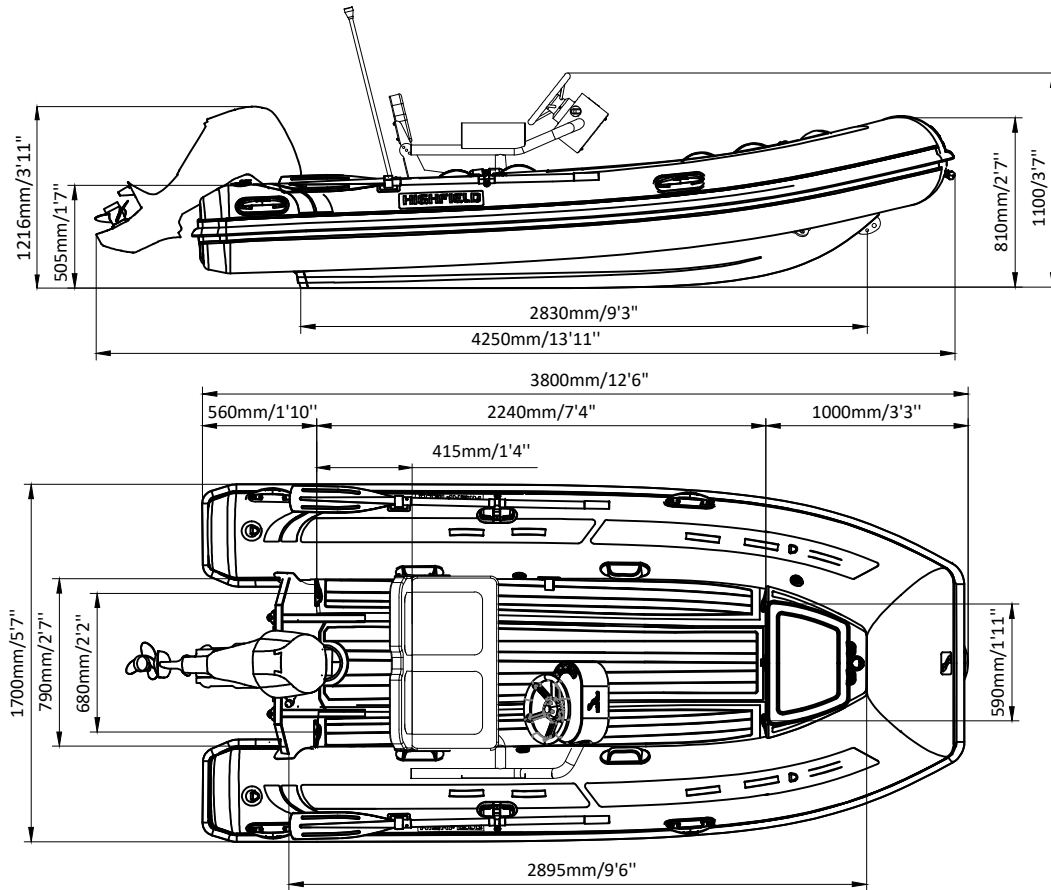

CLASSIC 380

(Short Shaft)

SPECIFICATIONS

SPECIFICATIONS AND MAXIMUM CAPACITIES (Subject to change without notice. Tolerances: Dimensions ±2.5% Weight ±5%) Note: red means lifting eyes.

MODEL	ISO 6185 PART	ISO CAT.	Person and Bag		Person		1 Outboard Engine				2 Outboard Engines				Shower kit		Rollbar		Tow post		Fuel tank Capacity		AIR CHAMBERS	Pressure		
			KG	LB	#	KG	LB	Shaft	Max power		Max weight		KG	LB	KG	LB	KG	LB	KG	LB	L	GAL		PSI	BAR	
									KW	HP	KG	LB														
CL380	3	C	560	1235	7	525	1157	S	22.38	30	66	146	/	/	/	/	/	/	/	/	/	/	/	3	3.63	0.25

Boat weight includes: console

2025V3

CLASSIC 380

(Short Shaft)

SPECIFICATIONS

SPECIFICATIONS AND MAXIMUM CAPACITIES (Subject to change without notice. Tolerances: Dimensions ±2.5% Weight ±5%) Note: red means lifting eyes.

MODEL	ISO 6185 PART	ISO CAT.	Person and Bag		Person		Outboard Engine				Outboard Engines				Shower kit		Rollbar		Tow post		Fuel tank Capacity		AIR CHAMBERS	Pressure	
			KG	LB	#	KG	LB	Shaft	Max power		Max weight		KW	HP	KG	LB	KG	LB	KG	LB	L	GAL		PSI	BAR
CL380	3	C	560	1235	7	525	1157	S	22.38	30	66	146	/	/	/	/	/	/	/	/	/	/	3	3.63	0.25

Boat weight includes: console, seat

2025V3

CLASSIC 380 LS

(Short Shaft)

SPECIFICATIONS

SPECIFICATIONS AND MAXIMUM CAPACITIES (Subject to change without notice. Tolerances: Dimensions ±2.5% Weight ±5%) Note: red means lifting eyes.