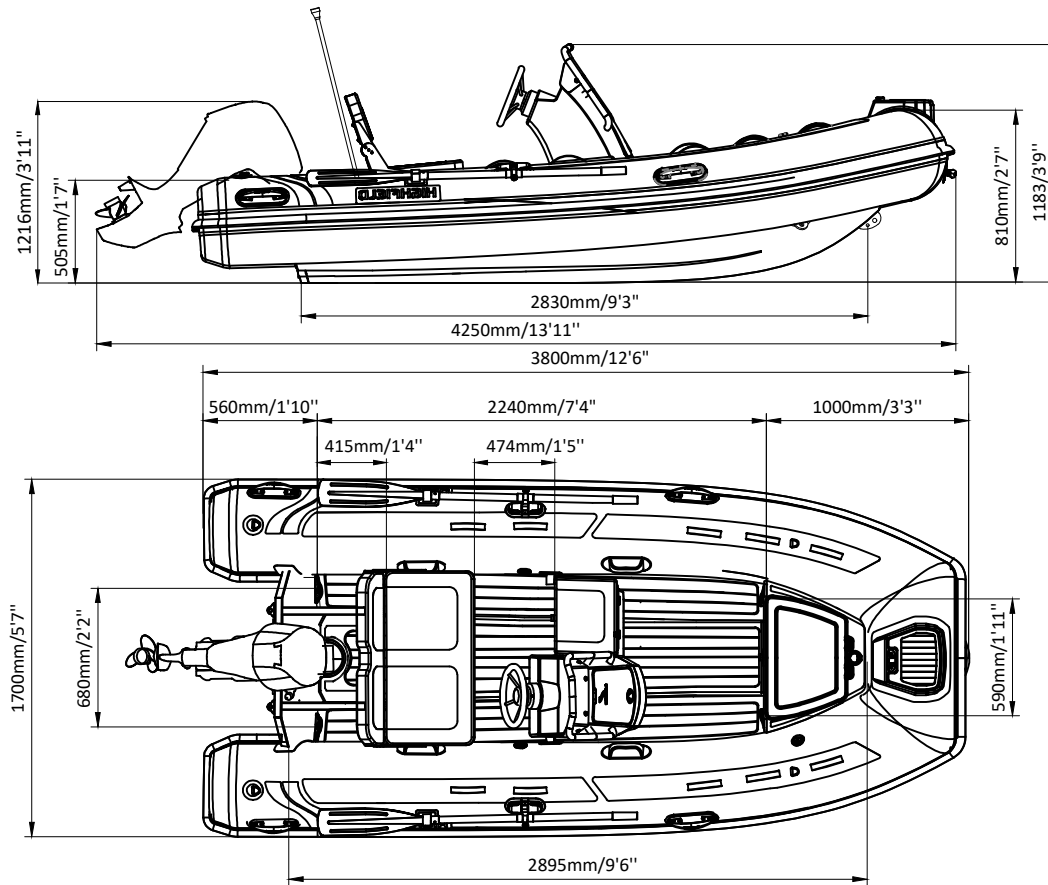

CLASSIC 380

(Short Shaft)

SPECIFICATIONS

SPECIFICATIONS AND MAXIMUM CAPACITIES (Subject to change without notice. Tolerances: Dimensions ±2.5% Weight ±5%) Note: red means lifting eyes.

MODEL	ISO 6185 PART	ISO CAT.	Person and Bag		Person		1 Outboard Engine				2 Outboard Engines				Shower kit		Rollbar		Tow post		Fuel tank Capacity		AIR CHAMBERS	Pressure		
			KG	LB	#	KG	LB	Shaft	Max power		Max weight		KG	LB	KG	LB	KG	LB	KG	LB	L	GAL		PSI	BAR	
									KW	HP	KG	LB														
CL380	3	C	560	1235	7	525	1157	S	22.38	30	66	146	/	/	/	/	/	/	/	/	/	/	/	3	3.63	0.25

Boat weight includes: console, seat

2025V3

CLASSIC 380 LS

(Short Shaft)

SPECIFICATIONS

SPECIFICATIONS AND MAXIMUM CAPACITIES (Subject to change without notice. Tolerances: Dimensions ±2.5% Weight ±5%) Note: red means lifting eyes.

MODEL	ISO 6185 PART	ISO CAT.	Person and Bag		Person		Outboard Engine				Outboard Engines				Shower kit		Rollbar		Tow post		Fuel tank Capacity		AIR CHAMBERS	Pressure	
			KG	LB	#	KG	LB	Shaft	Max power		Max weight		KW	HP	KG	LB	KG	LB	KG	LB	L	GAL		PSI	BAR
									KW	HP	KG	LB													
CL380	3	C	560	1235	7	525	1157	L	22.38	30	72	159	/	/	/	/	/	/	/	/	/	/	3	3.63	0.25

Boat weight includes: console

2025V3

CLASSIC 380 LS

(Short Long)

SPECIFICATIONS

SPECIFICATIONS AND MAXIMUM CAPACITIES (Subject to change without notice. Tolerances: Dimensions $\pm 2.5\%$ Weight $\pm 5\%$) Note: red means lifting eyes.