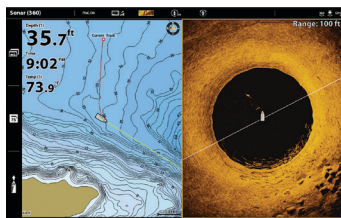

### ◀ SONAR COVERAGE ▶

Get the unmatched clarity and detail of Humminbird's revolutionary MEGA Imaging in a 360 degree view. With a diameter of up to 250' around your boat, you'll be able to view fish and structure like never before, in a variety of fully customizable viewing areas and scanning speeds.

### POWERED BY MEGA IMAGING

The high-frequency beam of MEGA Imaging CHIRPs across the megahertz range to reveal the world below in picture-like detail all the way around your boat.

### MARK AND VIEW WAYPOINTS

View MEGA 360 Imaging alongside your choice of multiple sonar and map technologies for a complete understanding of your surroundings. MEGA 360 Imaging also allows you to customize sweep speed, viewing area, display information, sonar zoom and color palette to your specific fishing situation and preferences.

Found a great spot? Mark it directly on your MEGA 360 Imaging screen. Range rings indicate the distance from your boat to the target, so you can cast directly to it, and save it as a waypoint for later.