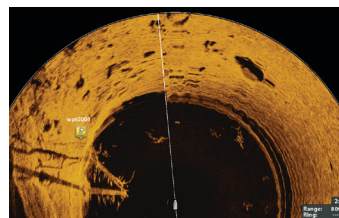

### POWERED BY MEGA IMAGING

The high-frequency beam of MEGA Imaging CHIRPs across the megahertz range to reveal the world below in picture-like detail all the way around your boat.

### FULL USE OF TROLLING MOTOR

Use MEGA 360 Imaging without sacrificing boat control. Whether trolling or using Spot-Lock, MEGA 360 Imaging is independently mounted, so your sonar picture remains unchanged as the trolling motor turns.

### MARK AND VIEW WAYPOINTS

View MEGA 360 Imaging alongside your choice of multiple sonar and map technologies for a complete understanding of your surroundings. MEGA 360 Imaging also allows you to customize sweep speed, viewing area, display information, sonar zoom and color palette to your specific fishing situation and preferences.

Found a great spot? Mark it directly on your MEGA 360 Imaging screen. Range rings indicate the distance from your boat to the target, so you can cast directly to it, and save it as a waypoint for later.