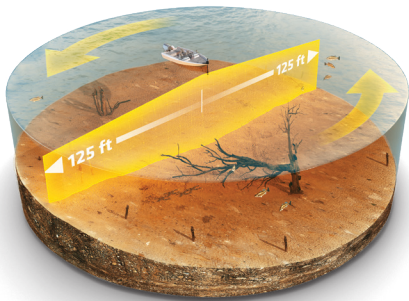

### ◀ SONAR COVERAGE ▶

Get the unmatched clarity and detail of Humminbird's revolutionary MEGA Imaging in a 360 degree view. With a diameter of up to 250' around your boat, you'll be able to view fish and structure like never before, in a variety of fully customizable viewing areas and scanning speeds.

### POWERED BY MEGA IMAGING

The high-frequency beam of MEGA Imaging CHIRPs across the megahertz range to reveal the world below in picture-like detail all the way around your boat.

### MARK AND VIEW WAYPOINTS

View MEGA 360 Imaging alongside your choice of multiple sonar and map technologies for a complete understanding of your surroundings. MEGA 360 Imaging also allows you to customize sweep speed, viewing area, display information, sonar zoom and color palette to your specific fishing situation and preferences.

Found a great spot? Mark it directly on your MEGA 360 Imaging screen. Range rings indicate the distance from your boat to the target, so you can cast directly to it, and save it as a waypoint for later.