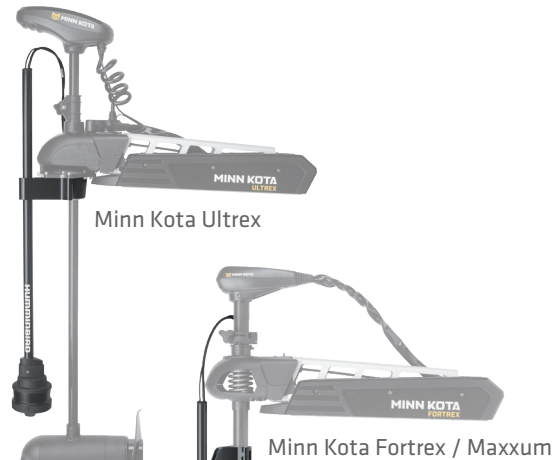

MEGA 360 IMAGING™

MINN KOTA® TROLLING MOTOR MOUNT

◀ SONAR COVERAGE ▶

Get the unmatched clarity and detail of Humminbird's revolutionary MEGA Imaging in a 360 degree view. With a diameter of up to 250' around your boat, you'll be able to view fish and structure like never before, in a variety of fully customizable viewing areas and scanning speeds.