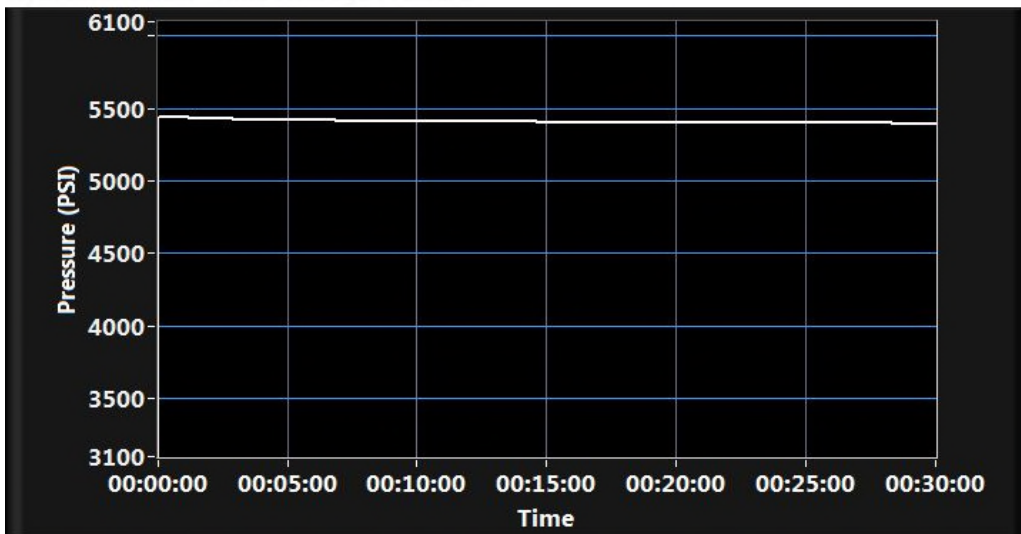

Hydro-static Test Report

<u>Serial Number</u>	<u>Model</u>
15074163	SPMP SEPL 5.62 4200
<u>Order Number</u>	<u>Test Pressure (PSI)</u>
107164867	5100
<u>Material Number</u>	<u>Test Duration (Min)</u>
500002115-H	30
<u>Customer</u>	<u>Test Operator</u>
M4 EQUIPMENT	weavdilj
XTO	

Hydrostatic Real Time Pressure

Hydrostatic Real Time Average Pressure

Max Pressure (PSI)
5457.12

Average Pressure (PSI)
5396.97