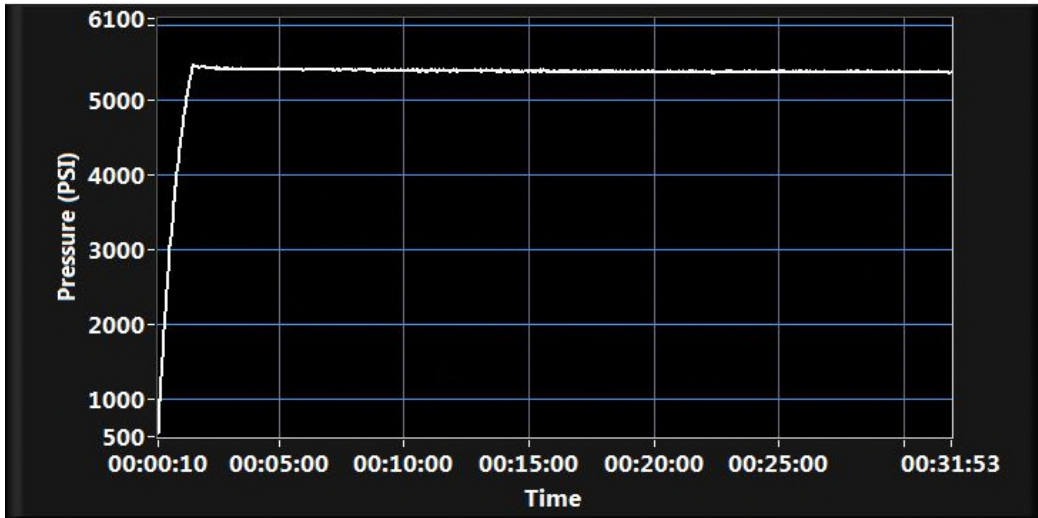

Hydro-static Test Report

<u>Serial Number</u>	<u>Model</u>
15074163	SPMP SEPL 5.62 4200
<u>Order Number</u>	<u>Test Pressure (PSI)</u>
107164867	5100
<u>Material Number</u>	<u>Test Duration (Min)</u>
500002115-H	30
<u>Customer</u>	<u>Test Operator</u>
M4 EQUIPMENT	weavdilj
XTO	

Hydrostatic Real Time Pressure

Hydrostatic Real Time Average Pressure

Max Pressure (PSI)
5457.12

Average Pressure (PSI)
5396.97