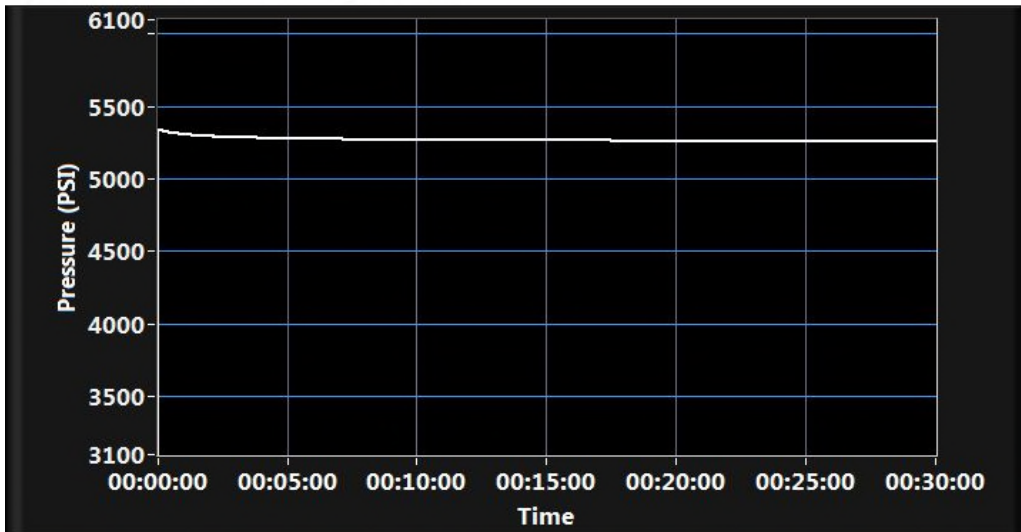

# Hydro-static Test Report

<u>Serial Number</u>	<u>Model</u>
15075440	SPMP SEPL 5.62 5500
<u>Order Number</u>	<u>Test Pressure (PSI)</u>
107166698	5100
<u>Material Number</u>	<u>Test Duration (Min)</u>
500002069-H	30
<u>Customer</u>	<u>Test Operator</u>
M4 EQUIPMENT	weavdilj
XTO	

Hydrostatic Real Time Pressure

Hydrostatic Real Time Average Pressure

Max Pressure (PSI)  
5344.87

Average Pressure (PSI)  
5258.62