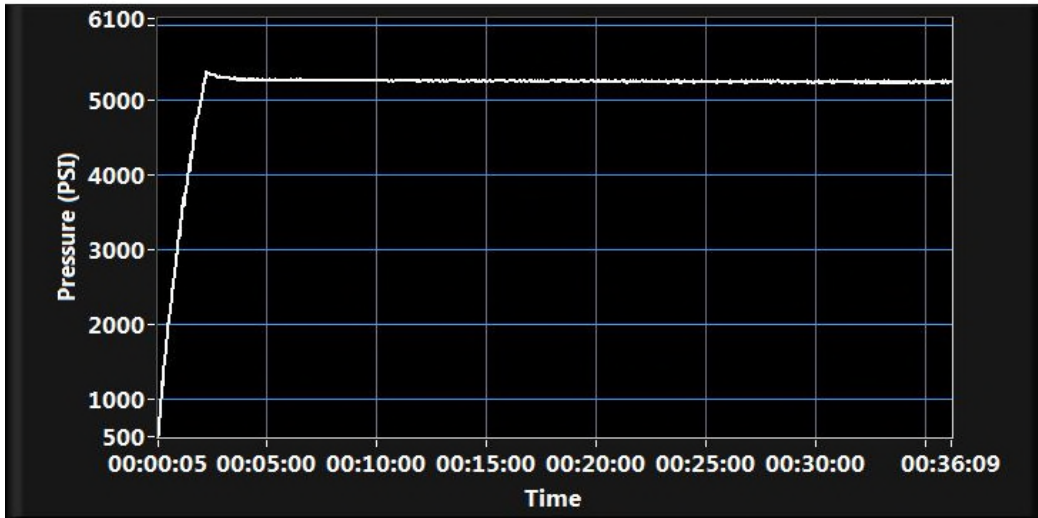

# Hydro-static Test Report

<u>Serial Number</u>	<u>Model</u>
15075440	SPMP SEPL 5.62 5500
<u>Order Number</u>	<u>Test Pressure (PSI)</u>
107166698	5100
<u>Material Number</u>	<u>Test Duration (Min)</u>
500002069-H	30
<u>Customer</u>	<u>Test Operator</u>
M4 EQUIPMENT	weavdilj
XTO	

Hydrostatic Real Time Pressure

Hydrostatic Real Time Average Pressure

Max Pressure (PSI)  
5344.87

Average Pressure (PSI)  
5258.62