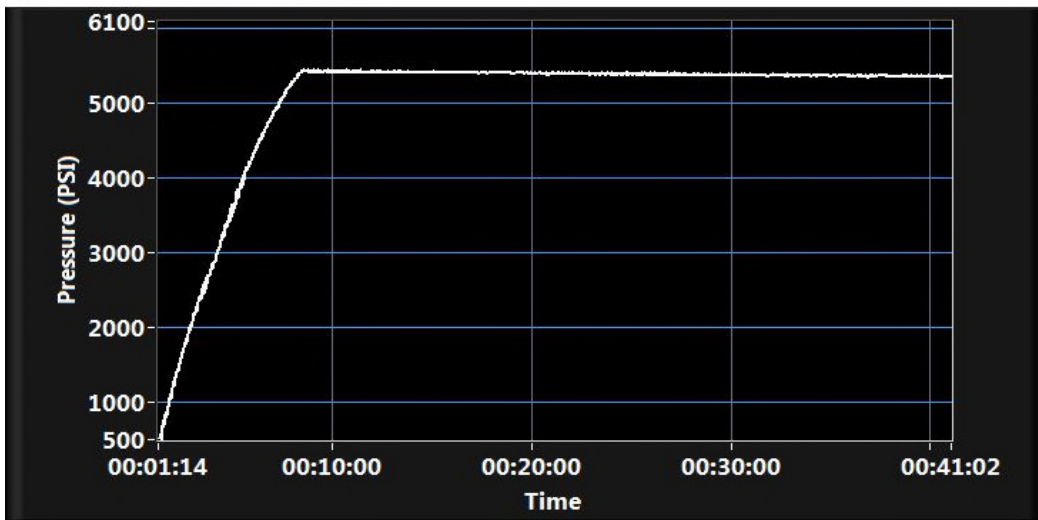

# Hydro-static Test Report

<u>Serial Number</u>	<u>Model</u>
15075446	SPMP SEPL 5500
<u>Order Number</u>	<u>Test Pressure (PSI)</u>
107166704	5100
<u>Material Number</u>	<u>Test Duration (Min)</u>
500002069-H	30
<u>Customer</u>	<u>Test Operator</u>
M4 EQUIPMENT	weavdilj

## Hydrostatic Real Time Pressure

## Hydrostatic Real Time Average Pressure