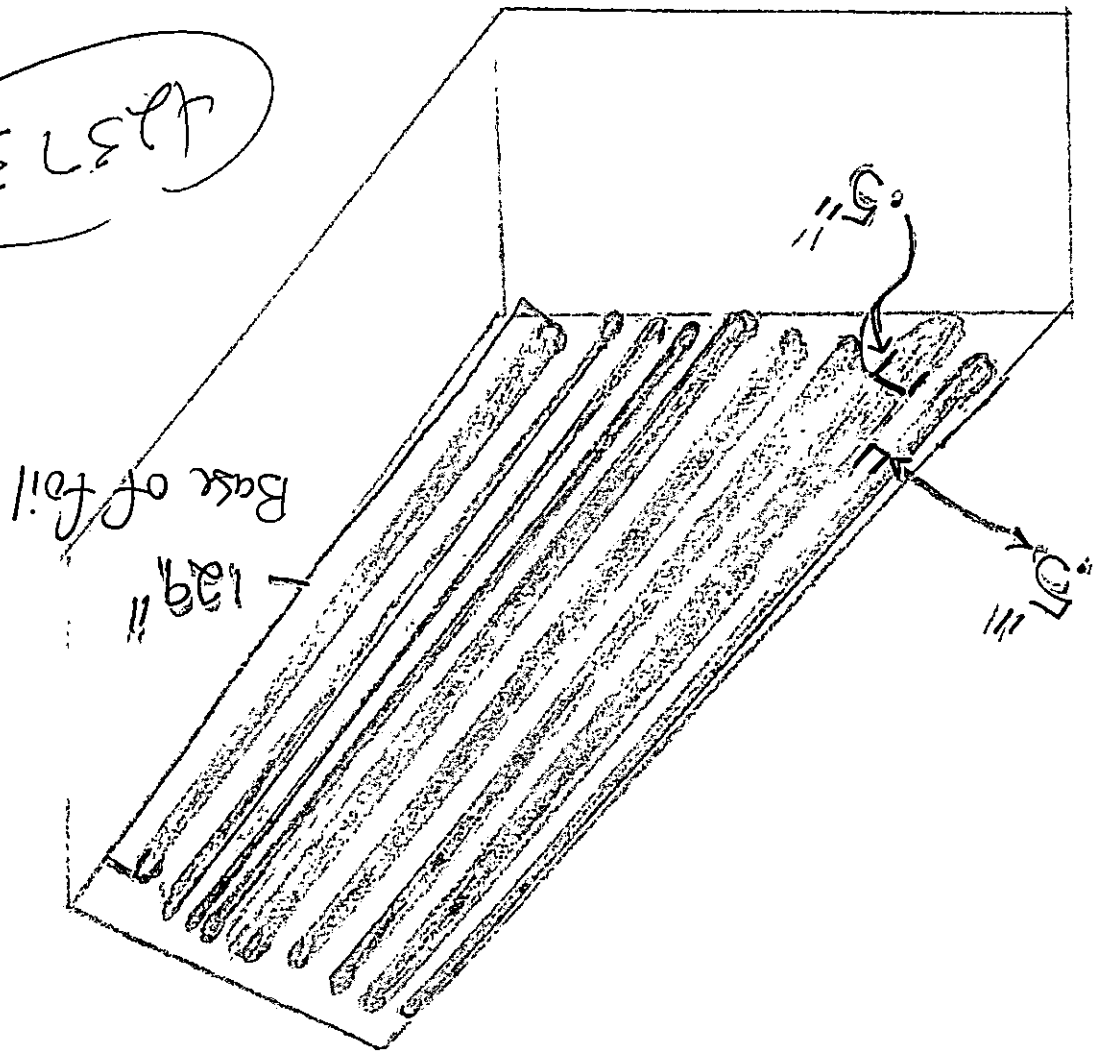

DIY BALL LINTS

205" - Long
13" - wide
12.5" - Tall/Deep

42373

12 Blades