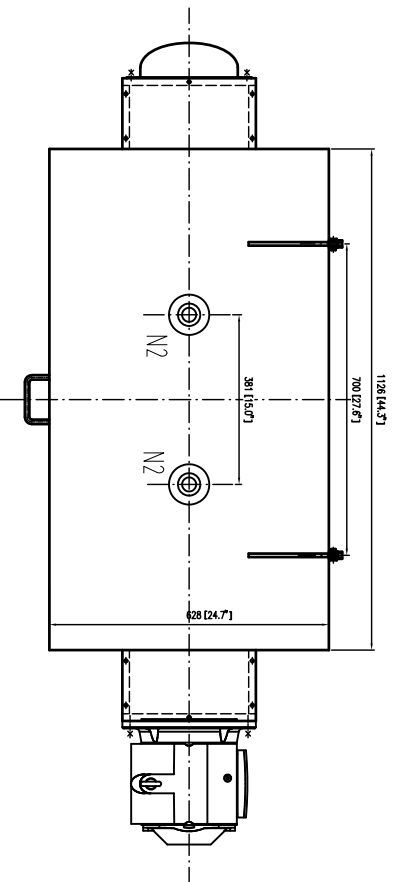

10HP 28RPM 230/460V 3P 60HZ

NOZZLE SCHEDULE

MATERIAL	NOMINAL SIZE	QTY	CONNECTING SIZE AND STANDARD	FACE	SERVICE	REMARKS
N1	4"	1	3A	T/C	OUTLET	
N2	1.5" x 3"	2	3A	T/C	CP	
3						
2						
1						

REV	NO	DESCRIPTION	APPROVED BY	DATE

PROCESS STAGE	
PREPARED BY	SHANXI HONGDA INDUSTRY CO, LTD
DRAWING NO.	24-105-01-HA
PROJECT NUMBER	24-105-01-HA
GENERAL DRAWING	

PREPARED BY	SCALE	1:8	WEIGHT	REV	2	TOTAL	1
10-CP DOUBLE RIBBON BLENDER							
APPROVED BY							