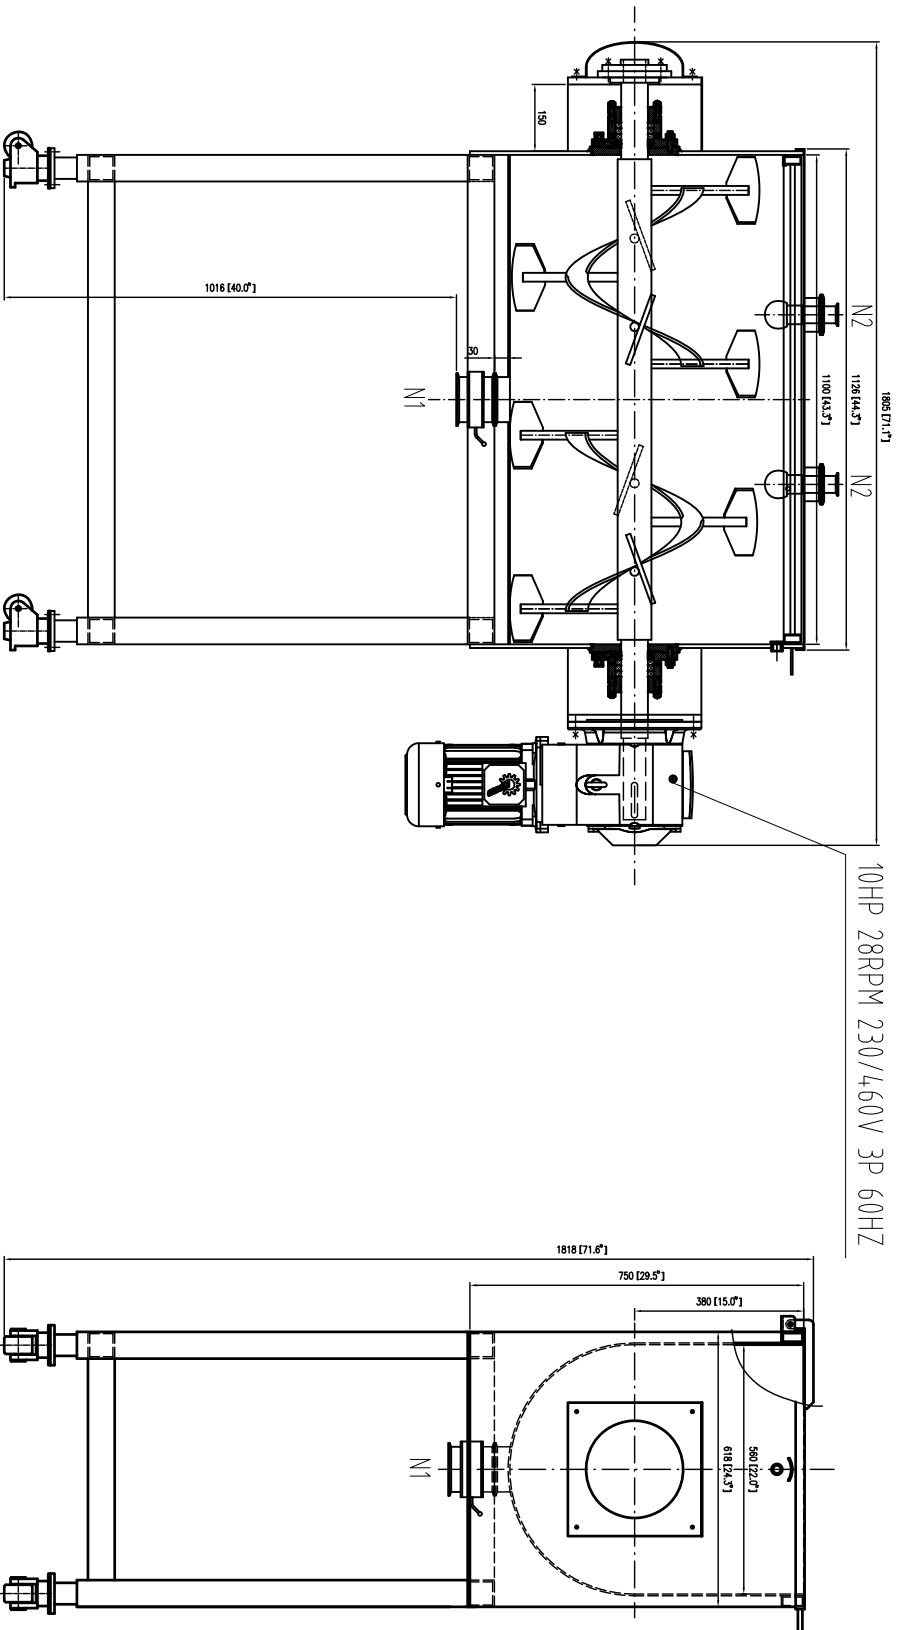

10HP 28RPM 230/460V 3P 60HZ

NOZZLE SCHEDULE

MATERIAL	NOMINAL SIZE	QTY	CONNECTING SIZE AND STANDARD	FACE	SERVICE	REMARKS
N1	4"	1	3A	T/C	OUTLET	
N2	1.5" x 3"	2	3A	T/C	CP	
3						
2						
1						

REV	NO	DESCRIPTION	APPROVED BY	DATE

PROCESS STAGE	
PREPARED BY	SHANXI HONGDA INDUSTRY CO, LTD
DRAWING NO.	24-105-01-HA
PROJECT NUMBER	24-105-01-HA
GENERAL DRAWING	

PREPARED BY	SCALE	1:8	WEIGHT	REV	2	TOTAL	1
10-CP DOUBLE RIBBON BLENDER							
APPROVED BY							