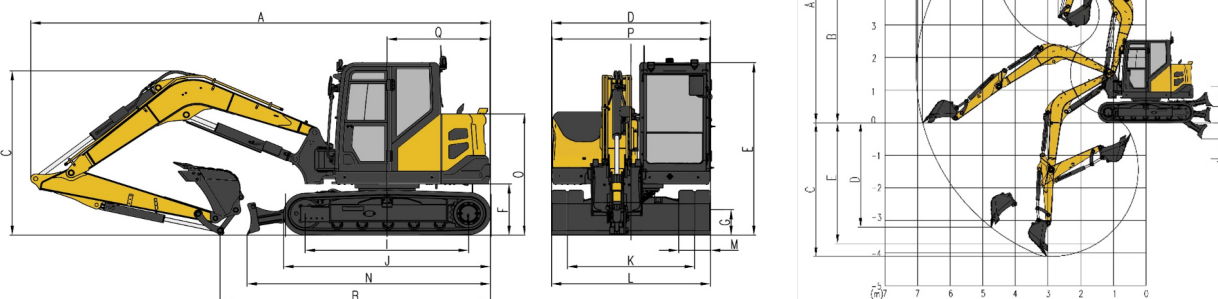

Operating Weight

9 100 kg

Bucket Size

0.28 m³

Max. Digging Depth

4610 mm

VALUE THAT WORKS

TECHNICAL PARAMETERS SE85SR

SWING SYSTEM

Swing speed	11 r/min
Brake type	Mechanical slew lock

FLUIDS AND LUBRICANTS (L)

Fuel tank	130
Cooling system	12
Engine oil	10
Hydraulic oil tank / system capacity	75/145

OPERATING WEIGHT AND GROUND PRESSURE

Operating weight	9100 kg
Ground pressure	40 kPa

OPERATING RANGE (mm)

Boom: 3500	Arm: 2150
A. Max. digging height	7230
B. Max. dumping height	5290
C. Max. digging depth	4610
D. Max. vertical digging depth	3490
E. Digging distance	7440
F. Dig radius (ground level)	2655
G. Overall length	6510
H. Ground contact length (transportation)	3830
I. Overall height (to top of a boom)	2430
J. Overall width	2250
K. Overall height (to top of cab)	2550
L. Counter weight ground clearance	755
M. Ground clearance	375
N. Tail swing radius	1460
O. Track length	2930
P. Track gauge	1800
Q. Track width	2250
R. Dozer height	510
S. Dozer dig depth	500