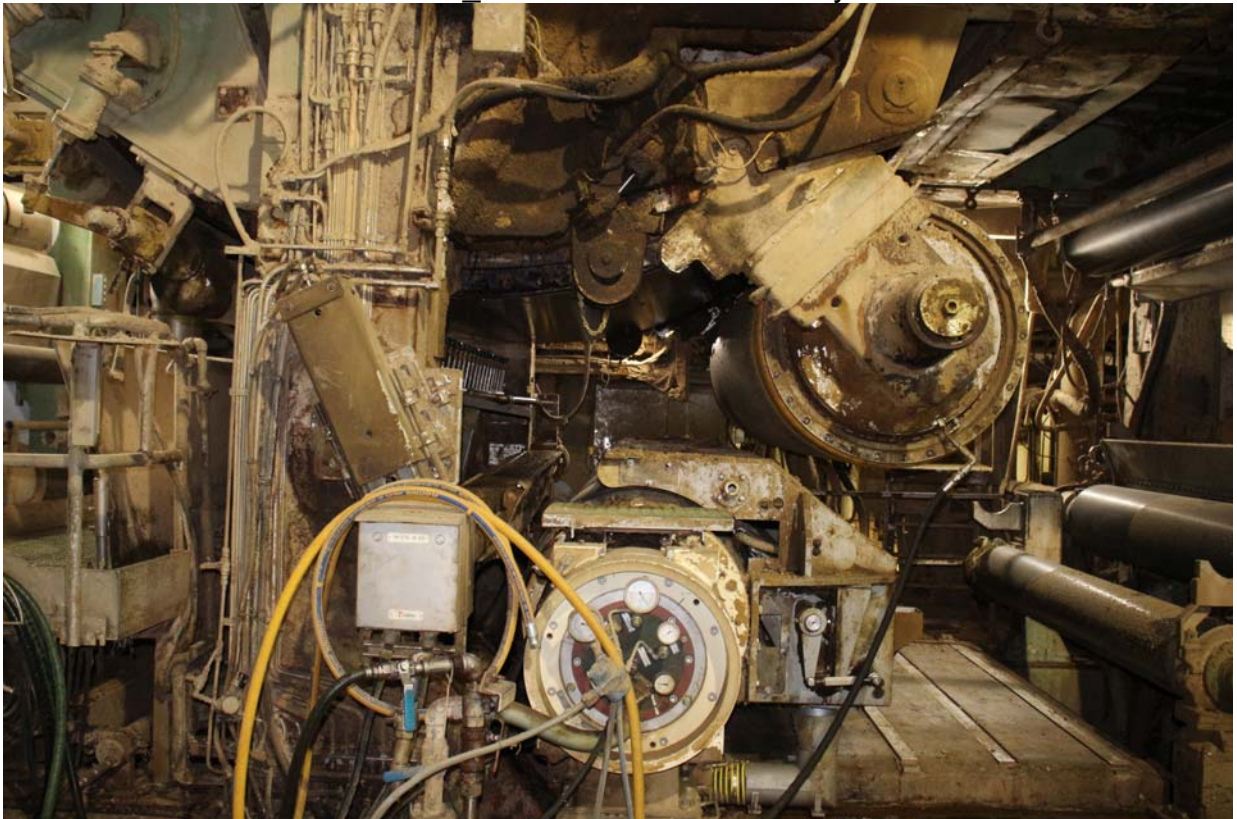

42112aa Voith Head Box & Crescent Former

42112b Yankee Hood

42112c Shoe Press, Vacuum Roll, Steam Box

42112d Vacuum Pump

42112e Shoe Press Hydraulics

42112f Shoe Press Hydraulics

42112g Shoe Press & Yankee Dryer

42112h Shoe Press & Yankee Dryer

42112i Roll Wrapper

42112j Scanner

42112k Reel Spool Magazine

42112l Reel

42112m_Metso Dust Control System

42112n_MCC

42112q_Heat Recovery

42112r_Dry End

42112s Fan Pump

42112t Crescent Former Wet End

42112u_Doctor Blades

42112v Approach Flow Screen

42112w_Control Room