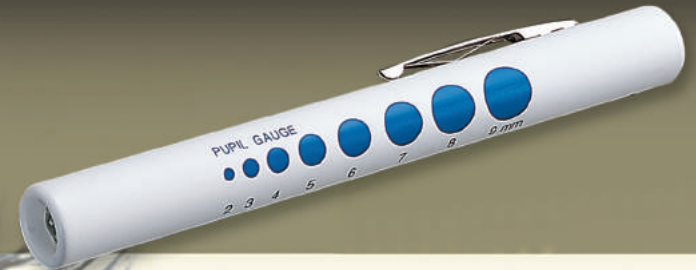

DISPOSABLE PENLIGHTS

ADLITE™

- Sealed concentric beam, disposable diagnostic penlight
- Activated by depressing pocket clip
- Available with or without pupil gauge
- Measures 5" long, 1/2" diameter
- Sold in 6 pack

ADLITE™

Diagnostic Penlights

ORDERING INFORMATION

#351	ADLITE™ Disposable Penlight, 6/Pk
#351P	ADLITE™ Disposable Penlight, w/Pupil Gauge, 6/Pk

ADLITE™ PLUS

- Sealed concentric beam, disposable diagnostic penlight
- Activated by depressing pocket clip
- White available with or without pupil gauge
- Measures 5" long, 1/2" diameter
- Sold individually or in display cylinder of 22
- Available in 8 colors

REUSABLE PENLIGHTS

Four distinctly different models to suit your personal preferences.

ADLITE PRO™

Our finest pocket light, and physician's choice for evaluation of the pupillary reflex.

- LED lamp for bright, white illumination for true tissue rendering
- LED lamp provides 10,000 hour use
- Durable CNC machined brass housing in a striking black matte finish
- Positive feel power switch
- Measures 5 5/8" long, 1/2" diameter
- Convenient Pocket Clip
- Complete with 2 "AAA" batteries and an attractive gift box
- Lifetime warranty on lamp cartridge, 2 year warranty on penlight

ORDERING INFORMATION

#355BK	Adlite Pro™ Physicians Penlight
--------	---------------------------------

METALITE II™

- Brushed aluminum housing
- Plunger activated
- Measures 5 1/4" long by 1/2" diameter
- Two "AAA" batteries included