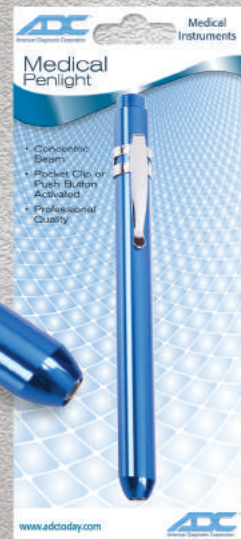

ADLITE II™

- Plastic housing for lightweight comfort
- Pocket clip activated
- Measures 5" long by 1/2" diameter
- Two "AAA" batteries included