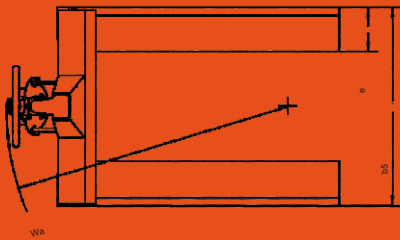

NOBLELIFT

INDUSTRIAL EQUIPMENT

AC Low 44 | AC-UL22

Premium low Profile Pallet Truck
Premium Ultra low Pallet Truck

Low Profile Pallet Truck
Ultra Low-Profile Pallet Truck

**Weight Capacity:
4400 | 2200lbs.**

WHY CHOOSE BETWEEN PRICE AND QUALITY WHEN YOU CAN HAVE BOTH

PREMIUM LOW PROFILE PALLET TRUCK

- The Low Profile & Ultra-Low Profile Pallet Jacks are designed with a min. fork height of 2 & 1.4 inches respectively. Ideal for skids & pallets that sit lower to the ground.
- Ergonomic control handle with lift, neutral, and lower functions provides finger tip control. Lifetime lubricated bearings.
- Hydraulic system has hard chrome plated pump piston with polyurethane seals.
- Suspension system has a heavy duty thrust bearing. Complete with adjustable push rods, polyurethane wheels, steel load rollers and red powder coated finish.

AUTHORIZED DEALER

NOBLELIFT NORTH AMERICA CORP

2461 S Wolf Road, Des Plaines, IL 60018
Off: 847-595-7100 | Fax: 847-595-7200
sales@nobleliftna.com | www.nobleliftna.com

| Item/Type | | AC-Low44 Low Profile | AC-UL22 Ultra-Low Profile |
|---------------------------------|------|-------------------------|------------------------------|
| Capacity Q | lbs | 4400 | 2200 |
| Min. fork height h | Inch | 2 | 1.4 |
| Max. fork height h ₁ | Inch | 6.5 | 3.5 |
| Steering wheel | Inch | φ 7.1×2 | φ 6.3×2 |
| Load roller | Inch | φ 2×3.7 | φ 1.3×2.3(double) |
| Size of fork e*s | Inch | 6.3×1.5 | 6.3×1.2 |
| Width overall forks B | Inch | 21 27 | 27 |
| Fork length l | Inch | 48 | 44 |
| Shipping Weight | lbs | 175 | 175 |