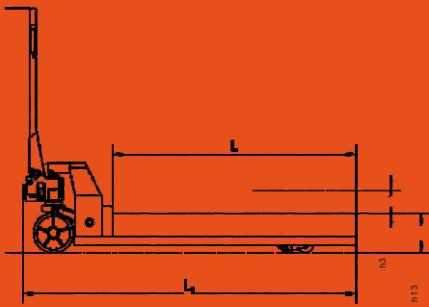

NOBLELIFT

INDUSTRIAL EQUIPMENT

AC Low 44 | AC-UL22

Premium low Profile Pallet Truck
Premium Ultra low Pallet Truck

Low Profile Pallet Truck
Ultra Low-Profile Pallet Truck

**Weight Capacity:
4400 | 2200lbs.**

WHY CHOOSE BETWEEN PRICE AND QUALITY WHEN YOU CAN HAVE BOTH

PREMIUM LOW PROFILE PALLET TRUCK

- The Low Profile & Ultra-Low Profile Pallet Jacks are designed with a min. fork height of 2 & 1.4 inches respectively. Ideal for skids & pallets that sit lower to the ground.
- Ergonomic control handle with lift, neutral, and lower functions provides finger tip control. Lifetime lubricated bearings.
- Hydraulic system has hard chrome plated pump piston with polyurethane seals.
- Suspension system has a heavy duty thrust bearing. Complete with adjustable push rods, polyurethane wheels, steel load rollers and red powder coated finish.

AUTHORIZED DEALER

NOBLELIFT NORTH AMERICA CORP

2461 S Wolf Road, Des Plaines, IL 60018
Off: 847-595-7100 | Fax: 847-595-7200
sales@nobleliftna.com | www.nobleliftna.com

| Item/Type | | AC-Low44 Low Profile | AC-UL22 Ultra-Low Profile |
|---------------------------------|------|-------------------------|------------------------------|
| Capacity Q | lbs | 4400 | 2200 |
| Min. fork height h | Inch | 2 | 1.4 |
| Max. fork height h ₁ | Inch | 6.5 | 3.5 |
| Steering wheel | Inch | φ 7.1×2 | φ 6.3×2 |
| Load roller | Inch | φ 2×3.7 | φ 1.3×2.3(double) |
| Size of fork e*s | Inch | 6.3×1.5 | 6.3×1.2 |
| Width overall forks B | Inch | 21 27 | 27 |
| Fork length l | Inch | 48 | 44 |
| Shipping Weight | lbs | 175 | 175 |