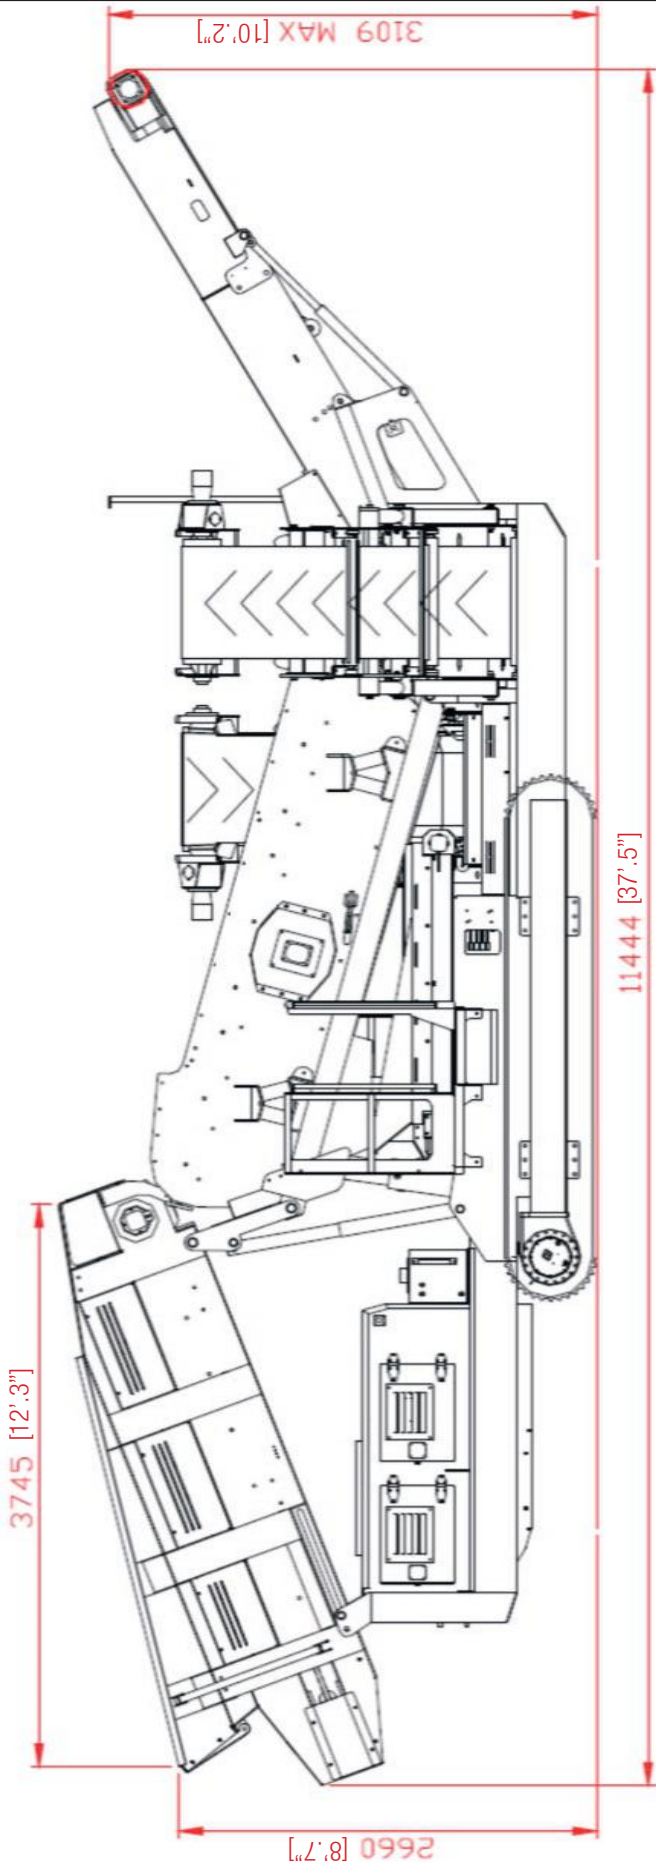

# Barford SR124 Heavy Duty Screener

**Barford SR124 Heavy Duty 3 Way Split Screen, 12' x 4'2" (3.66m x 1.28m) Screenbox, CAT 4.4 (56kw/75hp), Remote Control Movement, Fits in 40Ft HC Container**

# Barford SR124 Heavy Duty Screener

SIDE VIEW

END VIEW