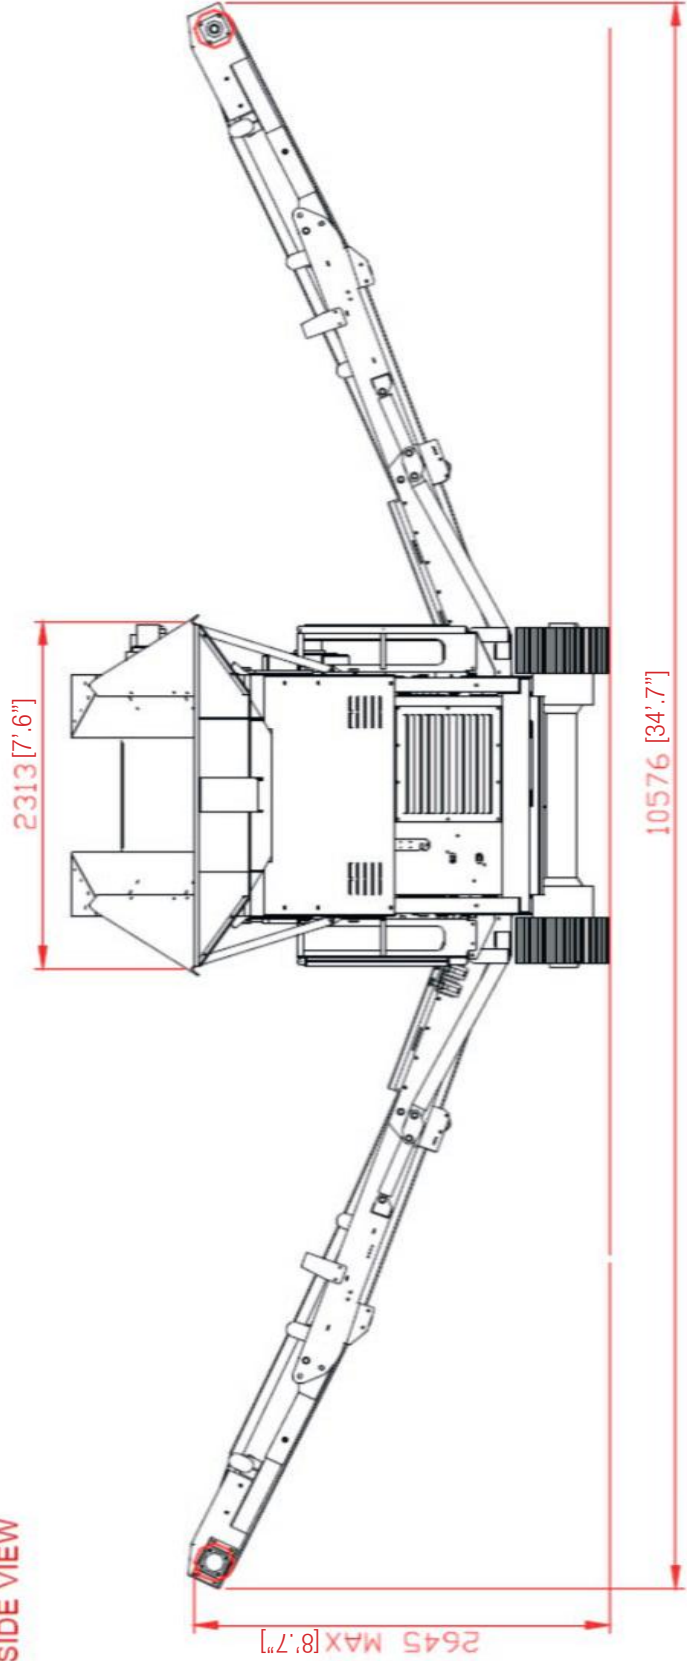

# Barford SR124 Heavy Duty Screener

**Barford SR124 Heavy Duty 3 Way Split Screen, 12' x 4'2" (3.66m x 1.28m) Screenbox, CAT 4.4 (56kw/75hp), Remote Control Movement, Fits in 40Ft HC Container**

# Barford SR124 Heavy Duty Screener

SIDE VIEW

END VIEW