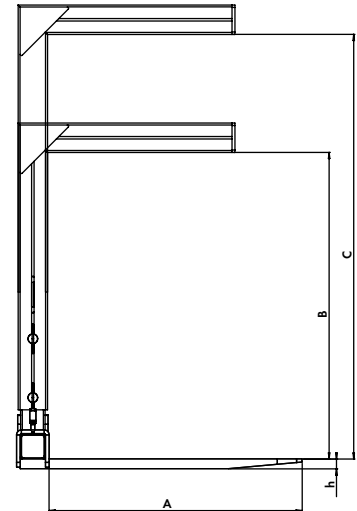

PALLET FORKS

FPF 20 S

MODELS	CAPACITY kg	WEIGHT kg	A mm	B mm	C mm	D mm	b x h mm
FPF 20 S	2000	180	1035	1250	1730	910	100x40

FPF 20 X

Adjustment of width with holes

MODELS	CAPACITY kg	WEIGHT kg	A mm	B mm	C mm	D mm	b x h mm
FPF 20 X	2000	156	1035	1250	1730	910	100x40