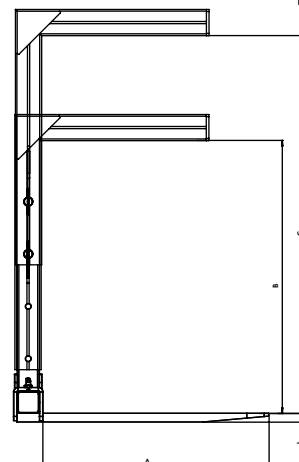

PALLET FORKS

FPF 20 S

MODELS	CAPACITY kg	WEIGHT kg	A mm	B mm	C mm	D mm	b x h mm
FPF 20 S	2000	180	1035	1250	1730	910	100x40

FPF 20 X

Adjustment of width with holes

MODELS	CAPACITY kg	WEIGHT kg	A mm	B mm	C mm	D mm	b x h mm
FPF 20 X	2000	156	1035	1250	1730	910	100x40