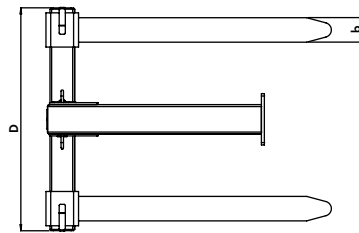

PALLET FORKS

FPF 20 S

MODELS	CAPACITY kg	WEIGHT kg	A mm	B mm	C mm	D mm	b x h mm
FPF 20 S	2000	180	1035	1250	1730	910	100x40

FPF 20 X

Adjustment of width with holes

MODELS	CAPACITY kg	WEIGHT kg	A mm	B mm	C mm	D mm	b x h mm
FPF 20 X	2000	156	1035	1250	1730	910	100x40